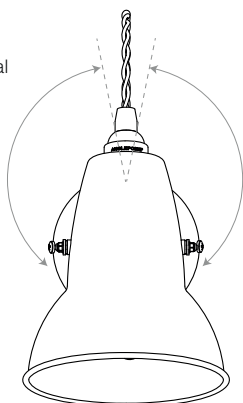

Original 1227™ Brass Wall Light

ANGLEPOISE®

Original 1227™ Brass Collection | Technical Sheet

Launched In 2014 | Designed by George Carwardine

Shade Rotational
Movement

Bulb not
included

Product

Wall Light - Elephant Grey
Wall Light - Jet Black
Wall Light - Ink Blue

Description

Heritage inspired colours, woven cable and authentic brass details create a new aesthetic for this iconic Anglepoise design. The wall light features a discrete switch located on the back plate and has a flexible shade, so the light can be focused just where it's needed.

Materials

- Gloss paint finish
- Steel Shade, arm and wall plate
- Brass shade cap, bridle and fittings
- Twisted woven fabric cable
- IP20 rating

Dimensions

- Shade diameter: Ø14cm
- Shade height: 16cm
- Max reach: 30cm (from wall to shade)
- Wall plate diameter: Ø10cm
- Light Packaging (L x W x H): 22cm x 16cm x 29cm
- Light Packaged Weight: 1.0kg