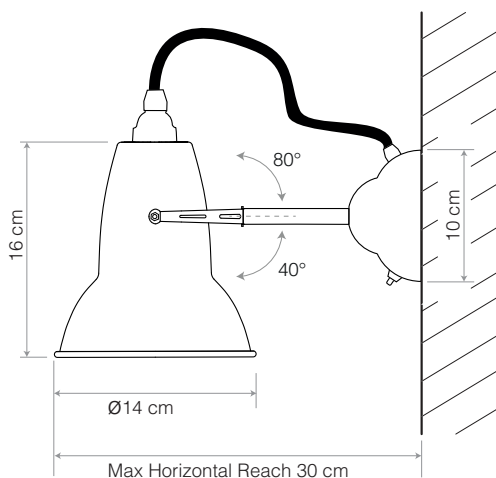

Original 1227™ Brass Wall Light

ANGLEPOISE®

Original 1227™ Brass Collection | Technical Sheet

Launched In 2014 | Designed by George Carwardine

Shade Rotational
Movement

Bulb not
included

Product

Wall Light - Elephant Grey
Wall Light - Jet Black
Wall Light - Ink Blue

Description

Heritage inspired colours, woven cable and authentic brass details create a new aesthetic for this iconic Anglepoise design. The wall light features a discrete switch located on the back plate and has a flexible shade, so the light can be focused just where it's needed.

Materials

- Gloss paint finish
- Steel Shade, arm and wall plate
- Brass shade cap, bridle and fittings
- Twisted woven fabric cable
- IP20 rating

Dimensions

- Shade diameter: Ø14cm
- Shade height: 16cm
- Max reach: 30cm (from wall to shade)
- Wall plate diameter: Ø10cm
- Light Packaging (L x W x H): 22cm x 16cm x 29cm
- Light Packaged Weight: 1.0kg