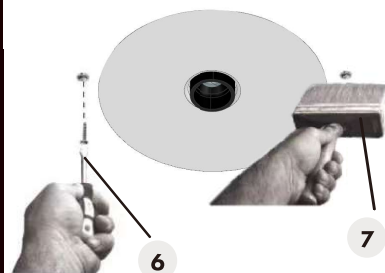

5 YEARS GUARANTEE
Scan the QR code and
follow the instructions

Rhodia

Design: _blank design studio

T464 220-240V 50/60Hz MAX 1X7W LED 3000K

T465 220-240V 50/60Hz MAX 1X7W LED 3000K

T466 220-240V 50/60Hz MAX 1X7W LED 3000K

T467 220-240V 50/60Hz MAX 1X7W LED 3000K

Questo prodotto contiene una sorgente luminosa di classe di efficienza energetica E
This product contains a light source of energy efficiency class E
Ce produit contient une source lumineuse de classe d'efficacité énergétique E
Dieses Produkt enthält eine Lichtquelle der Energieeffizienzklasse E

8

9