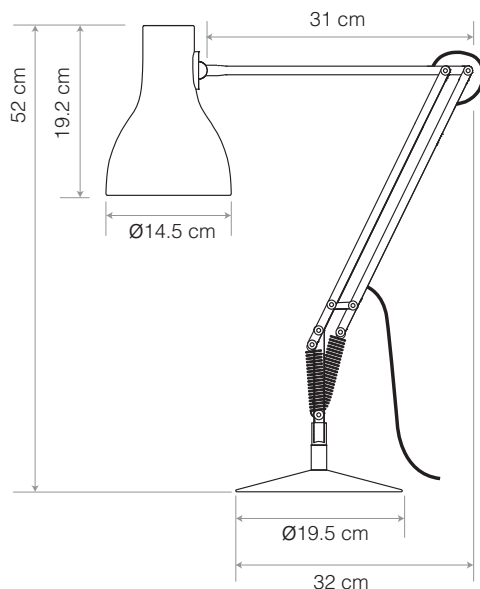

Type 75™ Desk Lamp

Type 75™ Collection | Technical Sheet

ANGLEPOISE®

Launched In 2004 | Designed by Sir Kenneth Grange

Max Horizontal Reach 71 cm
Max Vertical Reach 90 cm

Product

Desk Lamp - Jet Black
Desk Lamp - Alpine White
Desk Lamp - Slate Grey
Desk Lamp - Silver Lustre

Materials

- Matt paint or brushed aluminium finish
- Aluminium shade
- Aluminium arms
- Chrome plated fittings
- Cast iron base with aluminium cover
- IP20 rating

Dimensions

- Shade diameter: \varnothing 14.5cm
- Shade height: 19.2cm
- Max reach: 71cm (from base to shade)
- Base diameter: \varnothing 19.5cm
- Cable length: 250cm
- Lamp Packaging (L x W x H): 32cm x 17cm x 44cm
- Lamp Packaged Weight: 3.75kg

Electrical

- Voltage 220/240V, 50/60Hz
- Class II - Double insulated
- Note: Bulb weight critical for balance. Approximate bulb weight 25-45g
- Integrated shade switch
- Plug: 2-pin Europlug to CEE 7/16
- E27 lamp holder
- Maximum permitted bulb: 20W CFL / 10W LED E27
- Supplied with compatible 6W LED E27 bulb
 - Luminous Intensity: 470lm
 - Life: 15,000 Hours
 - Non-dimmable
 - Colour Temperature: 2700K
 - CRI (Ra): 80