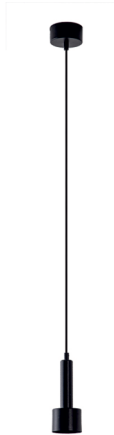

Product Data Sheet

Date: 11/11/2025
Zambelis Lights

Code 22177

Color: Sandy Black

Physical Specifications

Luminaire Type	Indoor Single Pendant Lights
Special Feature	Manufactured
Color	Sandy Black
Material	Metal - Aluminium
IP	20
Warranty	3 Years

Dimensions Reference

Overall Dimensions	Ø: 7cm H: 16cm
Base	Ø: 8cm H: 3.5cm
Cable & Wires	200cm Fabric Cable Adjustable
Cutting Hole	None
Depth Required	None

Illumination Data

Color Temperature	3000K
Cri	80
Lumen Output	840Lm
Beam Angle	36°
UGR	N/A
Energy Efficiency Class	F
Indicative Lifetime	L80B10 50000h
Mc Adam	SDCM<2.4

Packing Info

Package Size	L: 32cm W: 32cm H: 32cm
Gross Weight	2kg

Product Description

Pendant Light LED 7W 3000K Aluminium Black

www.zambelislights.gr | info@zambelislights.gr