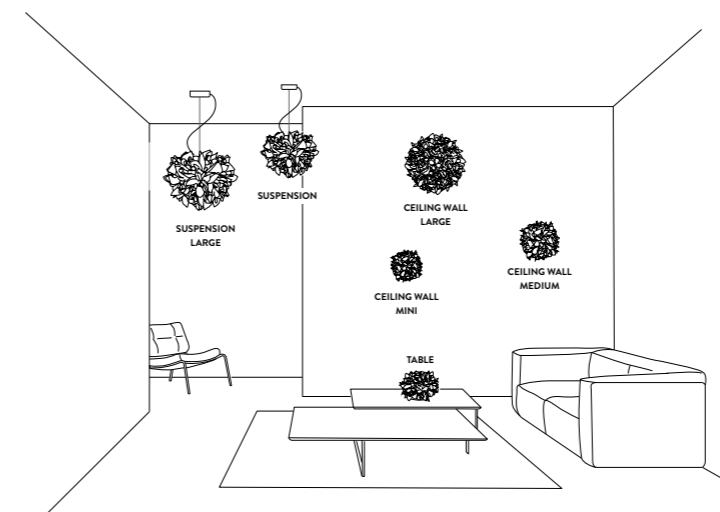

PRODUCT / PRODOTTO	DIMENSIONS / MISURE	COLOUR / COLORE	CODE / CODICE
SUSPENSION LARGE Bulbs E27: 4 X 12W LED Filament Dimmable with: Dimmable bulbs Made of: Opalflex® With: Magnetic System® Weight: net Kg 2,07 - gross Kg 5,7 Package: 61 x 61 x h. 64 cm		FOLIAGE RED WIRE	VEL78SOS0003FG000
		FOLIAGE TRSP. WIRE	VEL78SOST003FG000
SUSPENSION Bulbs E27: 2 X 12W LED Filament Dimmable with: Dimmable bulbs Made of: Opalflex® With: Magnetic System® Weight: net Kg 1,15 - gross Kg 2,6 Package: 55 x 57 x h. 23 cm		FOLIAGE RED WIRE	VEL78SOS0001FG000
		FOLIAGE TRSP. WIRE	VEL78SOST001FG000

CANOPY DETAILS

VELI FOLIAGE

LARGE- MEDIUM: Ø 12 cm x h. 3,2 cm (Ø 4-3/4" x h. 1-1/4")

Red wrapped electric wire - Available also with transparent cable
Cavo calzato rosso - Disponibile anche con cavo trasparente

6m. cable kit must be ordered with lamp purchase
Kit Cavi da 6m da richiedere tassativamente in fase di ordine

Kit di installazione multipla su richiesta
Multiple installation kit on request

FINISHES

CERTIFICATION

CE IP 20

ENERGY CLASS: A / A+ / A++
ENERGY LABEL AVAILABLE ON SLAMP'S WEBSITE

PRODUCT / PRODOTTO	DIMENSIONS / MISURE	COLOUR / COLORE	CODE / CODICE
TABLE Bulbs E14: 1X 6W LED Filament Made of: Opalflex® / Metacrylate base With: Magnetic System® Weight: net Kg 0,6 - gross Kg 1,2 Package: 32 x 34 x h. 22 cm		FOLIAGE	VEL78TAV0001FG000

VELI FOLIAGE ENTIRE COLLECTION

CERTIFICATION

CE IP 20

ENERGY CLASS: A / A+ / A++
ENERGY LABEL AVAILABLE ON SLAMP'S WEBSITE

FINISHES