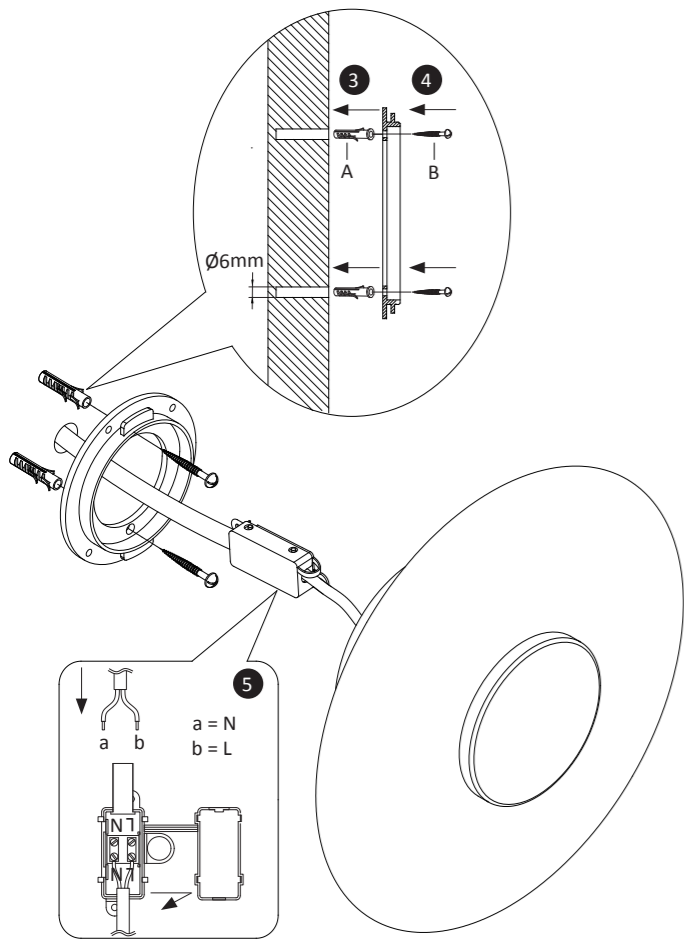

### 838249

230V / 50Hz~

LED

1x LED-Board 36V DC / 11W

2x

2x

4

5