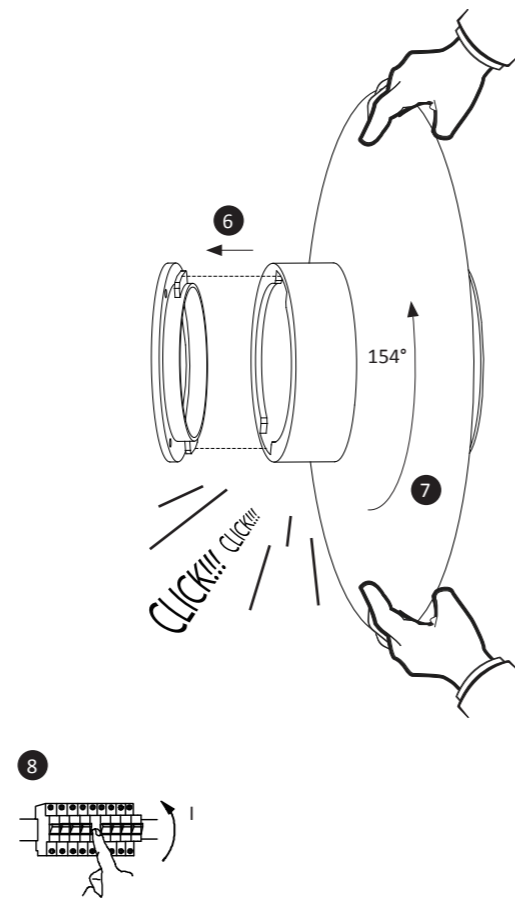

### 838249

230V / 50Hz~

LED

1x LED-Board 36V DC / 11W

2x

2x

4

5