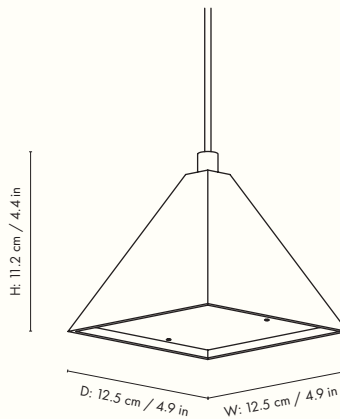

Measurements