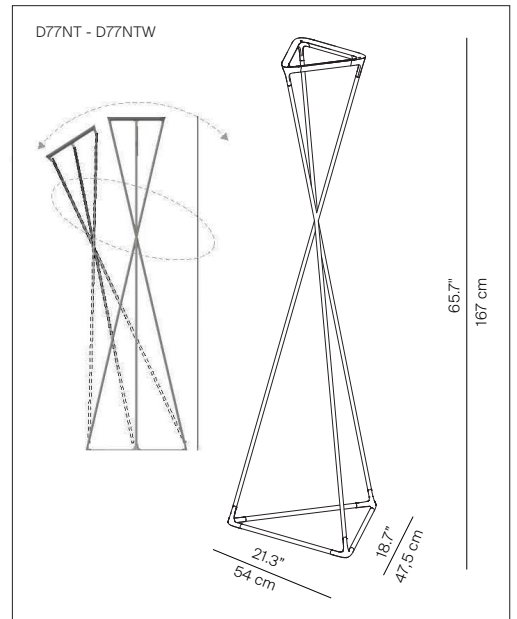

# TANGO

design Francisco Gomez Paz

Type: Floor  
Light Source: LED 35W(\*) 2700 or 3000K CRI 80 2325 lm EEL: A  
sensor dimmer + on/off footswitch  
Product use: Indoor  
Materials: Structure in aluminium  
Joints in elastomer  
Colors: Black  
Description: An innovative floor lamp for indirect lighting, giving the fixture a dynamic posture of variable geometry, which through a simple gesture makes it possible to gently adjust the direction of the beam.

Rating:   220-240 V ~ 50/60 Hz

Marking: 

Reference code: Structure  
D77NT (3000K) 1D77NTD00001 black  
D77NTW (2700K) 1D77NTDW0001 black

\* The LED lamps cannot be changed in the luminaire