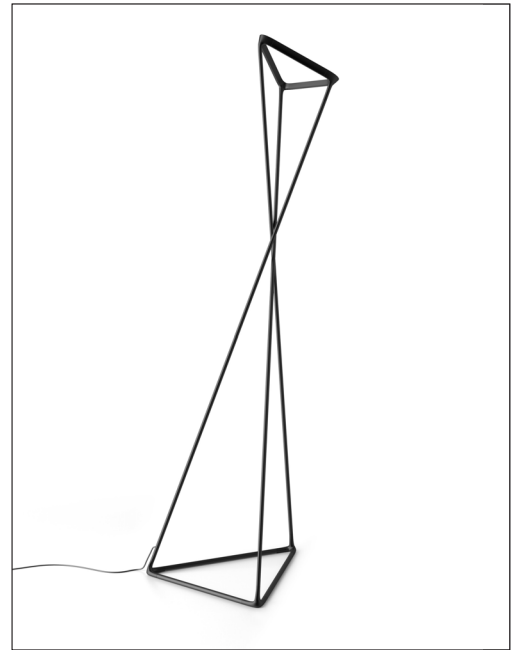

# TANGO

design Francisco Gomez Paz

Type: Floor  
Light Source: LED 35W(\*) 2700 or 3000K CRI 80 2325 lm EEL: A  
sensor dimmer + on/off footswitch  
Product use: Indoor  
Materials: Structure in aluminium  
Joints in elastomer  
Colors: Black  
Description: An innovative floor lamp for indirect lighting, giving the fixture a dynamic posture of variable geometry, which through a simple gesture makes it possible to gently adjust the direction of the beam.

Rating:   220-240 V ~ 50/60 Hz

Marking: 

Reference code: Structure  
D77NT (3000K) 1D77NTD00001 black  
D77NTW (2700K) 1D77NTDW0001 black

\* The LED lamps cannot be changed in the luminaire