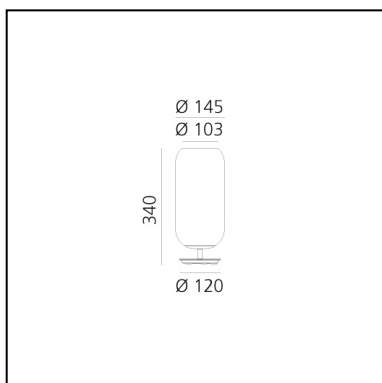

# Gople Mini Table - White/White

BIG - Bjarke Ingels Group

IP20   

## LUMINAIRE

- Watt: **5,7W**
- Delivered lumens output: **440lm**
- CCT: **2700K**
- Efficiency: **94%**
- Efficacy: **87.91lm/W**
- CRI: **80**

## FEATURES

- Article Code: **1409220A**
- Colour: **White/White**
- Installation: **Table**
- Material: **Blown glass, aluminium**
- Series: **Design Collection**
- Environment: **Indoor**
- design by: **BIG - Bjarke Ingels Group**

## DIMENSIONS

- Height: **cm 34**
- Diameter: **cm 14.5**
- Base Diameter: **cm 12**