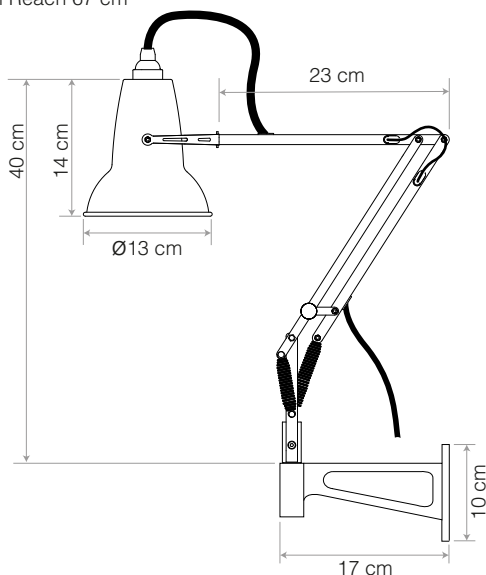

Original 1227™ Mini Lamp with Wall Bracket

ANGLEPOISE®

Original 1227™ Mini Collection | Technical Sheet

Launched In 2015 | Designed by George Carwardine

Max Horizontal Reach 72 cm
Max Vertical Reach 67 cm

Offering maximum flexibility in a tiny package, the Original 1227™ Mini Wall Mounted lamp has an articulated arm so that you can move it around to suit and when it's not in use, you can simply fold it back against the wall.

Materials

- Gloss paint finish
- Steel shade
- Chrome plated fittings
- Cast Iron wall bracket
- Aluminium arms
- Fabric cable
- IP20 rating

Dimensions

- Shade diameter: \varnothing 13cm
- Shade height: 14cm
- Max reach: 72cm (from wall to shade)
- Wall bracket (h x w x d): 10cm x 5.5cm x 17cm
- Cable length: 180cm
- Lamp Packaging (L x W x H): 28cm x 19cm x 46.5cm
- Lamp Packaged Weight: 4.3kg
- Bracket Packaging (L x W x H): 19cm x 10.5cm x 6cm
- Bracket Packaged Weight: 0.96kg

Electrical

- Voltage: 220/240V, 50/60Hz
- Class II - Double insulated
- Note: Bulb weight critical for balance. Approximate bulb weight 25-45g
- Inline cable switch (30cm from product)
- Plug: 2-pin Europlug to CEE 7/16
- E14 lamp holder
- Maximum permitted bulb: 15W CFL / 6W LED E14
- Supplied with 6W LED E14 bulb:
 - Luminous Intensity: 470lm
 - Life: 15,000 Hours
 - Non-dimmable
 - Colour Temperature: 2700K
 - CRI (Ra): 80