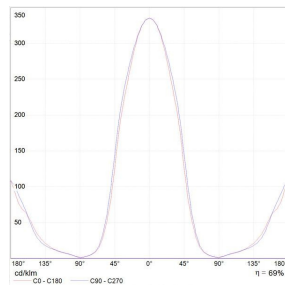

## DIMENSIONS

- Length: **cm 11**
- Height: **cm 20**
- Depth: **cm 20**
- Glow Wire Test: **750°**

## SOURCES INCLUDED

- Category: **Led**
- Number: **1**
- Watt: **7W**
- Delivered lumens output: **676lm**
- Color temperature (K): **3000K**
- CRI: **90**
- Color Tolerance: **MacAdam 2SDCM**
- Efficacy: **99lm/W**
- Service Life: **50000-L90**