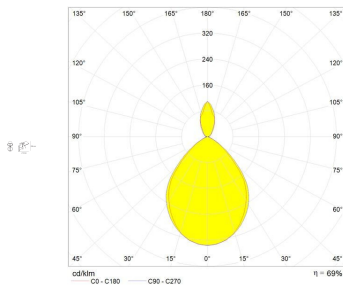

## DIMENSIONS

- Length: **cm 11**
- Height: **cm 20**
- Depth: **cm 20**
- Glow Wire Test: **750°**

## SOURCES INCLUDED

- Category: **Led**
- Number: **1**
- Watt: **7W**
- Delivered lumens output: **676lm**
- Color temperature (K): **3000K**
- CRI: **90**
- Color Tolerance: **MacAdam 2SDCM**
- Efficacy: **99lm/W**
- Service Life: **50000-L90**