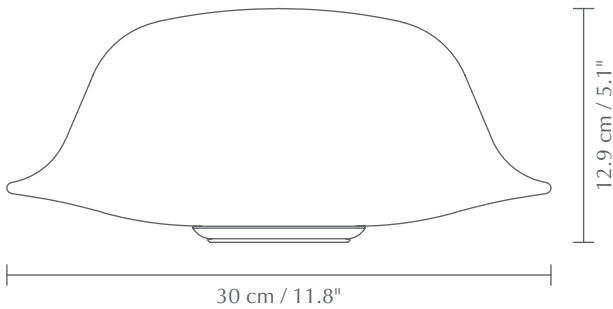

Colour variations

white

UMAGE

The specifications and dimensions are subject to change without notice. Document date: 05-10-2022 | info@umage.com | umage.com
Havnegade 29, DK-1058 Copenhagen K | +45 31 39 31 31 (tel) & 185 Wythe Ave 2FL, Brooklyn, NY 11249 | +1 646-790-7171 (tel)