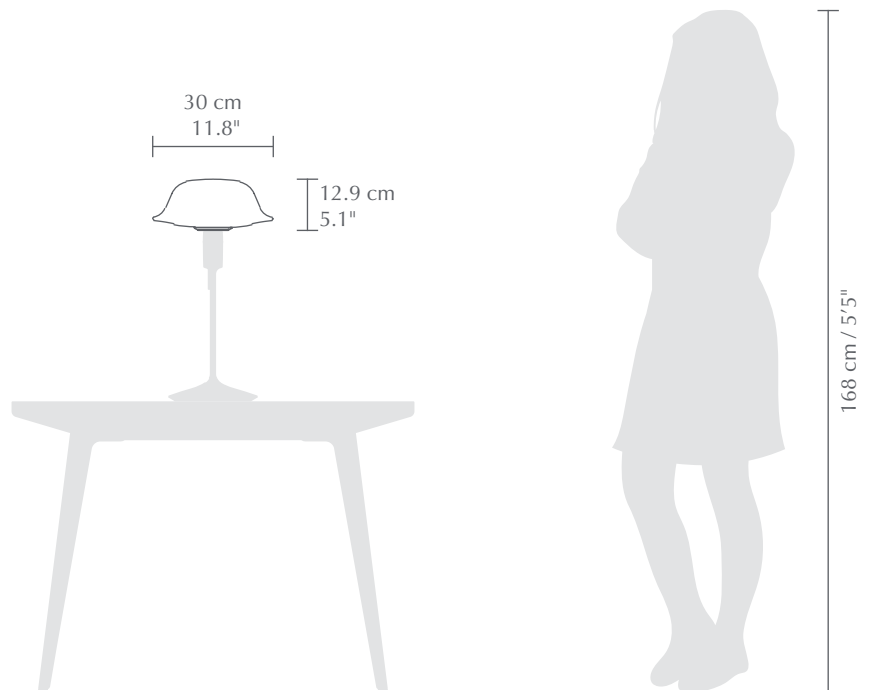

BUTLER

Designed by Søren Ravn Christensen

The specifications and dimensions are subject to change without notice. Document date: 05-10-2022 | info@umage.com | umage.com
Havnegade 29, DK-1058 Copenhagen K | +45 31 39 31 31 (tel) & 185 Wythe Ave 2FL, Brooklyn, NY 11249 | +1 646-790-7171 (tel)