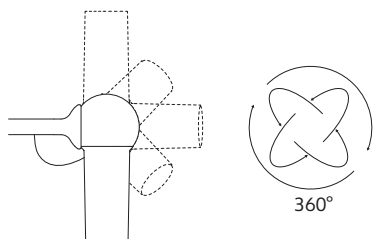

MOVEMENT OPTIONS

PACKAGING

Box 1

Dimensions L x W x H	20.5 x 7 x 51.5 cm / 8.1 x 2.8 x 20.3 in
Volume	0.007 m ³ / 0.261 ft ³
Gross weight	1.80 kg / 3.96 lbs