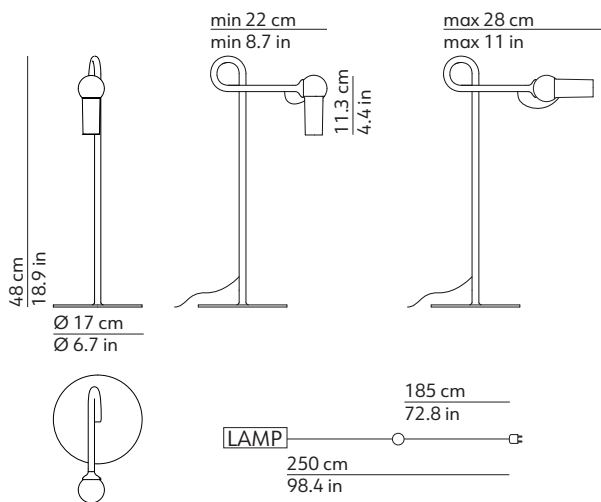

CODES

220-240 V

514438NEU	Black
514438BEU	White
514438REU	Brick red

220-240 V (UK & Ireland)

514438NGB	Black
514438BGB	White
514438RGB	Brick red

120 V

514438NUS	Black
514438BUS	White
514438RUS	Brick red

TECHNICAL DATA

Light source type	Board LED
Lamp power	1 x 6 W
Source luminous flux	660 lm
Color temperature	2700 K
CRI	>90
Feeding	220-240 V / 120 V
Dimmer	Yes

TECHNICAL DRAWINGS

PRODUCT INFORMATION

Installation	Table
Net weight	1.50 kg / 3.31 lbs

MOVEMENT OPTIONS

PACKAGING

Box 1

Dimensions L x W x H	20.5 x 7 x 51.5 cm / 8.1 x 2.8 x 20.3 in
Volume	0.007 m ³ / 0.261 ft ³
Gross weight	1.80 kg / 3.96 lbs