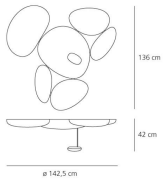

LUMINAIRE

- Watt: **29W**
- Delivered lumens output: **1662lm**
- CCT: **3000K**
- Efficiency: **58%**
- Efficacy: **57.31lm/W**
- CRI: **90**
- Dimmable Typology: **Push**

Notes

Available in two versions: the first, in which the indirect light comes from a lighting unit integrated into the lamp, the second, in which the indirect light comes from a wall projector that is separate from the lamp. Skydro is a sectional unit that enables numerous elements to be added. To assemble the multiple units it needs - in addition to the basic units (with or without light source) - an assembly kit (template) and cable kits for the electrical connection.

DESCRIPTION

Ceiling lamp, a further development of the Hydro series. A series of pebbles forms a bright sky reflecting the light that bounces on its biomorphic surfaces.

PRODUCT CODE: 1245110A

FEATURES

- Article Code: **1245110A**
- Colour: **Polished chrome**
- Installation: **Ceiling**
- Material: **Aluminium, steel, ABS**
- Series: **Design Collection**
- Environment: **Indoor**
- Emission: **Indirect**
- design by: **Ross Lovegrove**

DIMENSIONS

- Height: **cm 136**
- Diameter: **cm 142**
- Depth: **cm 42**
- Glow Wire Test: **960°C**

SOURCES INCLUDED

- Category: **Led**
- Number: **1**
- Watt: **29W**
- Delivered lumens output: **4230lm**
- Color temperature (K): **3000K**
- CRI: **90**
- Color Tolerance: **MacAdam 2SDCM**