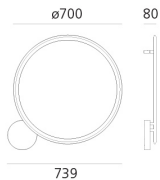

Discovery wall/ceiling - Bronze

Ernesto Gismondi

IP20    Dimmerable: 

LUMINAIRE

- Watt: **40W**
- Voltage: **220-240V**
- Delivered lumens output: **2857lm**
- CCT: **3000K**
- Efficiency: **55%**
- Efficacy: **71lm/W**
- CRI: **90**
- Dimmable Typology: **Push**

DIMENSIONS

- Length: **cm 73.9**
- Width: **cm 8**
- Diameter: **cm 70**
- Glow Wire Test: **650°**

SOURCES INCLUDED

- Category: **Led**
- Number: **7**
- Watt: **5.4W**
- Delivered lumens output: **648lm**
- Color temperature (K): **3000K**
- CRI: **90**
- Color Tolerance: **MacAdam 3SDCM**
- Efficacy: **120lm/W**
- Service Life: **50000-L70**