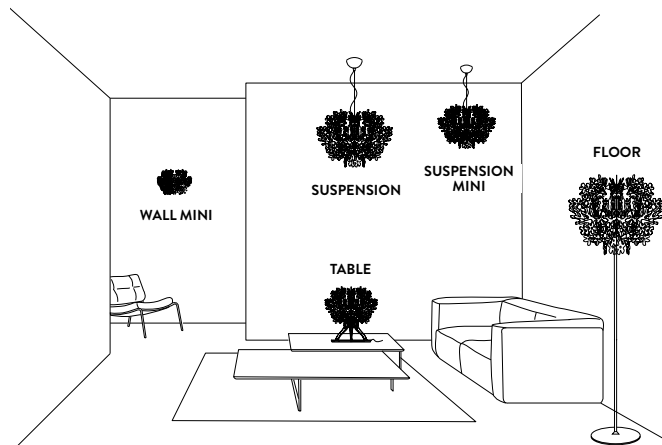

PRODUCT / PRODOTTO	DIMENSIONS / MISURE	COLOUR / COLORE	CODE / CODICE
FIORELLINA TABLE Bulbs E14: 1X 6W LED Filament Made of: Opalflex® / Cristalflex® Goldflex® / Steelflex® / Copperflex® With: Base matching colour Weight: net Kg 1 - gross Kg 1,5 Package: 39 x 34 x h. 38 cm		☐ WHITE	FIO14TAV0001W
		☐ FUMÉ ☒ GOLD ☐ SILVER ☐ COPPER	FIO14TAV0001F FIO14TAV0001O FIO14TAV0001S FIO14TAV0001RA
FLOOR Bulbs E27: 1X 12W LED Filament Made of: Opalflex® / Cristalflex® With: Stainless Steel Base Weight: net Kg 5,74 - gross Kg 6,5 Package: A 57 x 30 x h. 38 cm - Kg 5 B 168 x 10 x h. 10 - Kg 1,5		☐ WHITE	FIO14PST0000W
		☐ FUMÉ	FIO14PST0000F

FIORELLA ENTIRE COLLECTION