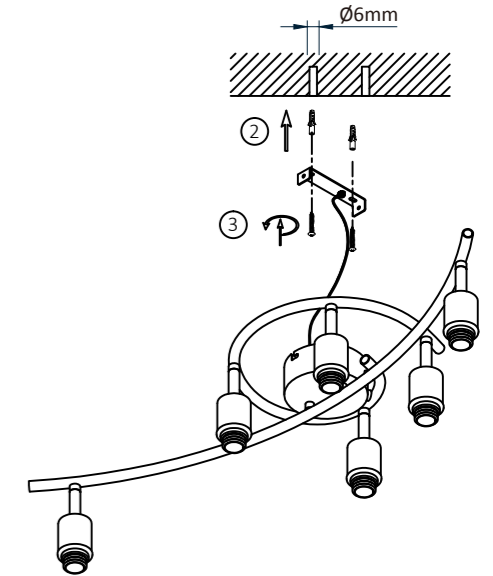

JUST LIGHT.

DE

Dieses Produkt enthält Lichtquellen der Energieeffizienzklasse <G>.

This product contains light sources of energy efficiency class <G>.

Ce produit comprend sources lumineuses de classe d'efficience énergétique <G>

GB

Este producto contiene fuentes de luz de la clase de eficiencia energética <G>.

Ovaj proizvod sadrži izvori svjetlosti energetskog razreda <G>.

Ez a termék <G>energiahatákonysági osztályba tartozó fényforrások tartalmaz.

Questo prodotto contiene una sorgente luminosa della classe di efficienza energetica <G>.

FR

Dit product bevat lichtbronnen van energie-efficiëntieklasse <G>.

ES

HR

HU

IT

NL

W 5 W

E14

lm 430 lm

t 15.000 h

T_k 3.000 K

15.000 x

< 0,5 s

900080

230V / 50Hz~

6x E14 LED 5W

2x

2x

JUST LIGHT.

JUST LIGHT GmbH

Olakenweg 36 · D-59457 Werl

+49(0)2922 9721 9290

Kundenservice@neuhaus-group.de

www.just-light.info

900080 - LOKI