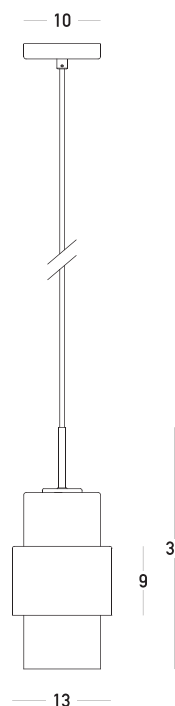

Product Data Sheet

Date: 11/01/2023
www.zambelislights.gr

Code 22001

Color: Gold Matte

Chrome Glass

Indoor Lighting

Bulb	1x E27
Power	40W MAX
Voltage	220-240V
Operating Frequency	50/60Hz
Dimensions	Ø: 13cm H: 31cm
Base	Ø: 10cm H: 2cm
Glass	Ø: 13cm H: 23cm
Material	Metal-Glass
Special Feature	150cm Fabric Cable Adjustable

Description

Single Pendant light
 made of glass and metal,
 in gold matte shade and clear chrome glass.

5213010017585

www.zambelislights.gr | www.zambelislights.com