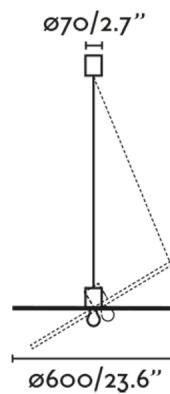

### General characteristics

Type	II
IP	20
voltage	100V-240V
Hertz	50/60Hz
Cable meters	1500
Tensioner included	SI
Power	15W