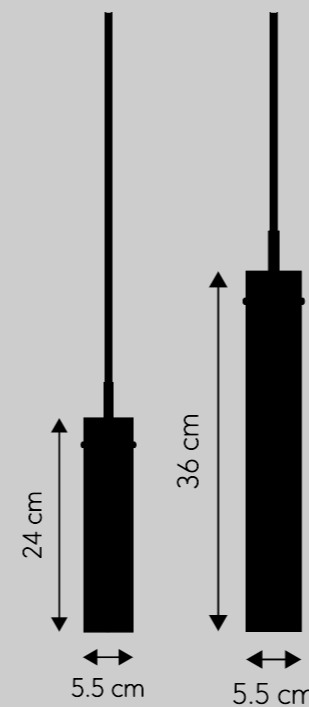

FRANSEN

FM 2014.

Designer: Friis & Moltke

PENDANT.

Materials:
Metal plated (powder coated)

Cord:
300 cm black fabric

Ceiling fitting:
ø2 cm. Black.

Socket/bulb (not incl.)
GU10 max. 10W
Learn more about e.g. Kelvin, Lumen, Watt - see our homepage. Click [here](#).

Recommended bulb:
113237. Philips GU10 LED 3.5W (Energy class A+)

Weight:
Pendant ø5.5xH24 cm: 0.7 kg.
Pendant ø5.5xH36 cm: 0.9 kg.

Box dimensions:
Pendant ø5.5xH24 cm: 19x12x37 cm. 1 kg. gross
Pendant ø5.5xH36 cm: 18.5x13x49 cm. 1.2 kg. gross

Assembly Instructions:
See and/or download [here](#).

High resolution images:
If you need high resolution images - see our images of this model [here](#).

Instagram ready images.
The correct format for Instagram images can be downloaded [here](#).

ø5.5 / H24 cm: matt black: art.no. 108886
ø5.5 / H24 cm: matt white: art.no. 108887

ø5.5 / H36 cm: matt black: art.no. 108892
ø5.5 / H36 cm: matt white: art.no. 108893