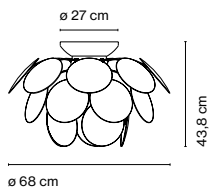

Discocó C68