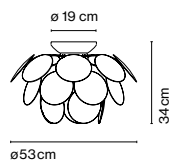

Discocó C53