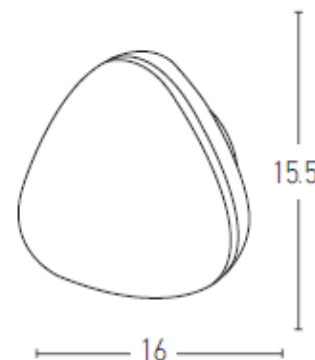

Outdoor Lighting

E195 Wall lamp

Build in Led:	9W LED, 3000K, 90Lumen/W
Voltage:	220-240V
Operating Frequency:	50-60Hz
IP:	IP65
Class:	I
Material:	Aluminium-Frosted PC Diffuser
Color:	Graphite
Height:	15.5cm
Length:	16cm
Width:	7.2cm
Net Weight:	0.78Kg

Description

Wall lamp made by ABS-PC Diffuser in Graphite color.

LED
LIGHTING

IP 65

5213007836052

CE

PRODUCT DATA SHEET