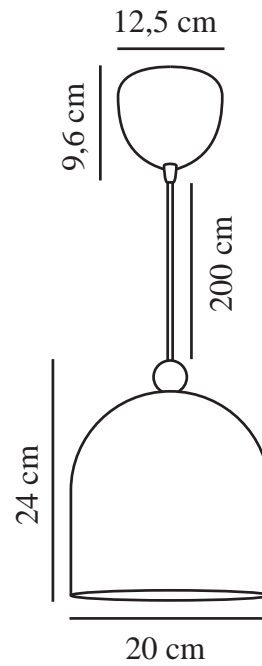

# GASTON | PENDANT | BLUE

2412653006

nordlux®

Voltage (V): 220-240 Volt  
IP degree: IP20  
Maximum bulb wattage (W): 40  
Class (Class 1, Class 2, Class 3):  
Class 2 (Double isolated)  
Socket type: E27  
Parallel connection: False

Primary material: Metal  
Secondary material: Wood  
Colour of the cable: White  
Length of the cable (cm): 200  
Surface material of the cable:  
Plastic  
Is the cable replaceable: False  
Colour: Blue

Height (cm): 24  
Width (cm): 20  
Shade Diameter (cm): 20  
Lenght (cm): 20

EAN: 5704924018701  
TUN: 2378734  
Item Number: 2412653006  
Pcs Per Master Carton: 3

Sales Box Height (cm): 23.5  
Sales Box Width(cm): 24.5  
Sales Box Depth (cm): 24.5  
Sales Box Volume m<sup>3</sup> : 0.0141  
Product net weight (kg): 0.862

• Nordic style • A simple shape with a wooden detail

Gaston is a streamlined pendant in cute, muted tones. Featuring a rounded shape with a small wooden detail on top, Gaston adds a beautiful touch to any nursery or children's room.