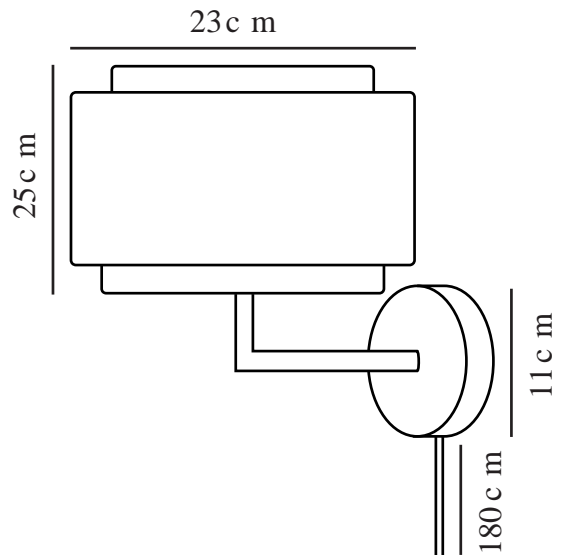

TAKAI | WALL LIGHT | BEIGE

2320421018

Voltage (V): 220-240 Volt
IP degree: IP20
Maximum bulb wattage (W): 25
Class (Class 1, Class 2, Class 3):
Class 2 (Double isolated)
Socket type: E27
Switch placement: On the fixture

Height (cm) : 25
Width (cm): 23
Tube Diameter (cm): 1.15
Shade Diameter (cm): 27.5
Shade Height (cm): 15
Lenght (cm): 23

Sales Box Height (cm): 22
Sales Box Width(cm): 25
Sales Box Depth (cm): 25
Sales Box Volume m³ : 0.0138
Product net weight (kg): 0.7

Primary material: Textile
Secondary material: Metal
Colour of the cable: White
Length of the cable (cm): 180
Surface material of the cable:
Textile
Is the cable replaceable: True
Colour: Beige

EAN: 5704924015458
Item Number: 2320421018
Pcs Per Master Carton: 3