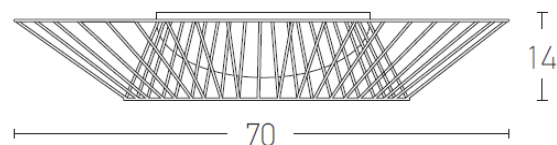

Material: Metal - Opal Glass

Diameter: 70 cm

Height: 14 cm

Net Weight: 4kg

Description

Modern ceiling light made by metal & Opal Glass in Black matt finish..

E27
LAMP

5213006843440