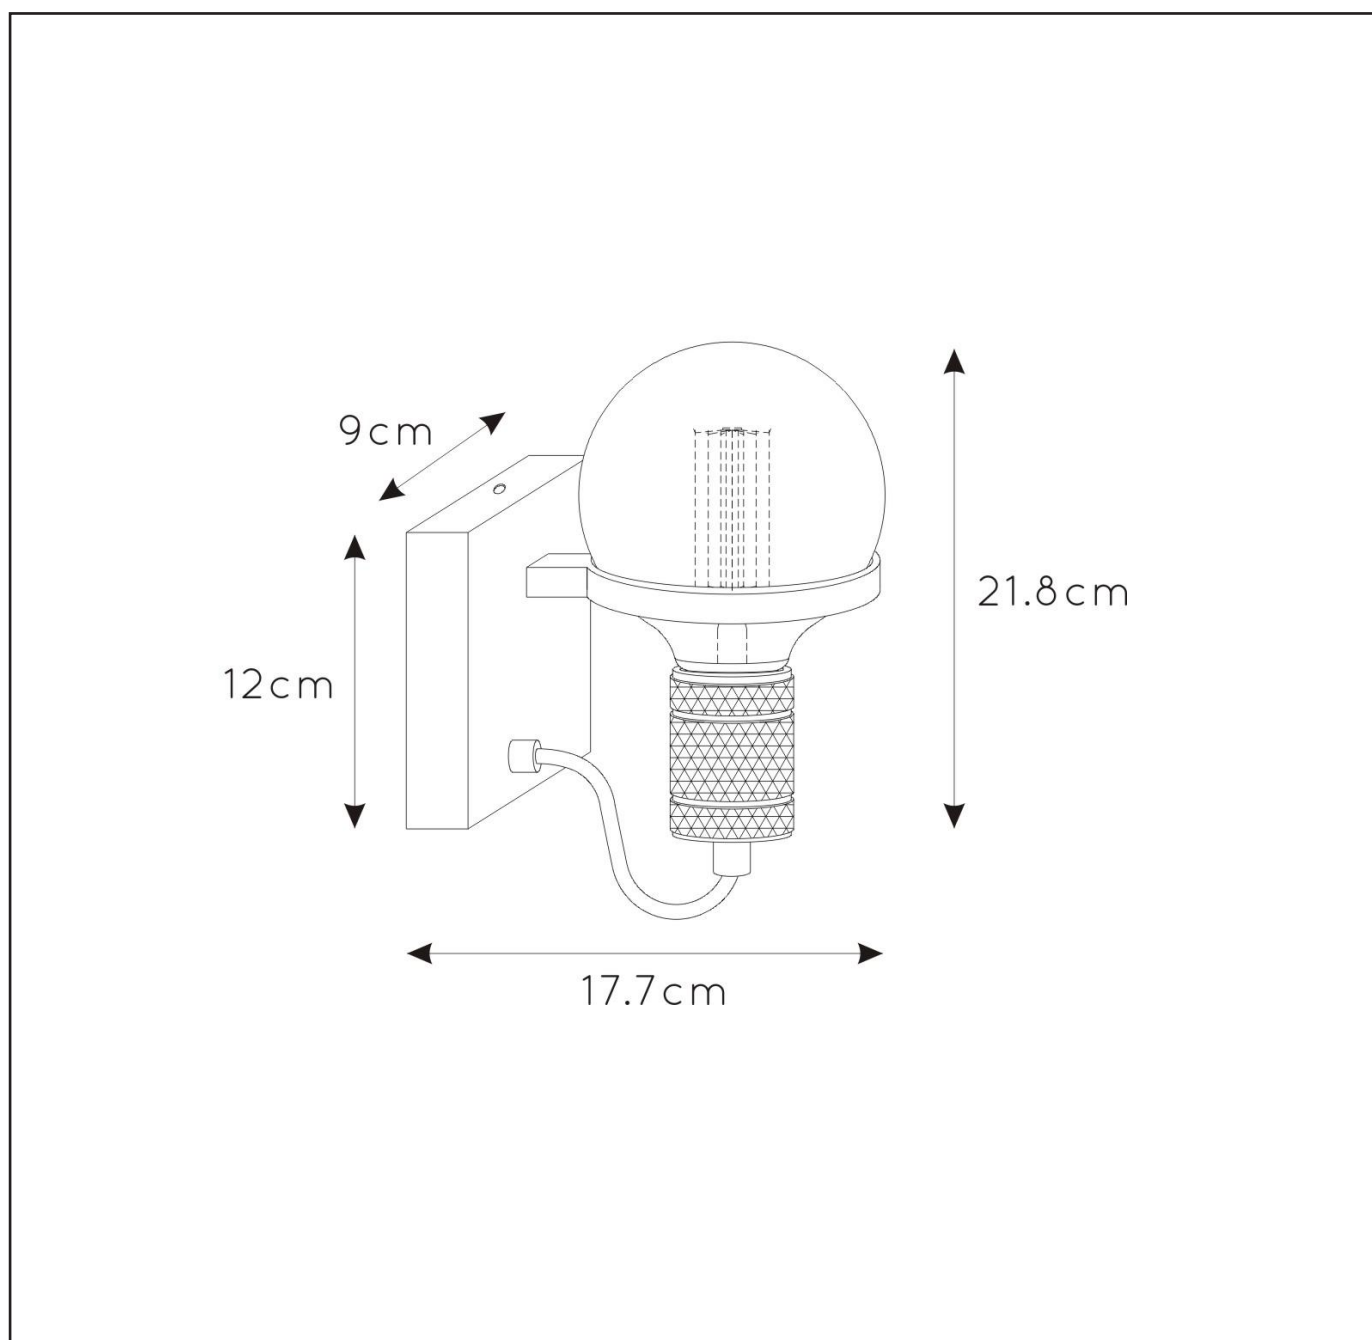

## General

Dimensions LxWxH : 17.7 cm x 12 cm x 21.8cm  
Height minimum : cm  
Height maximum : 21.8 cm  
Dimensions shade LxWxH : cm  
Main material : Steel  
Ceiling rose material : Steel  
Color : Matt black with brass socket  
Style : Modern  
Shape : As shown  
Weight : 0.4 kg  
Warranty : 2 years

## Product specifications

Dimmable : No  
Light direction :  
Adjustable in height : No  
Directional : No  
Cable : Yes, Cable on product  
Cable length : 20cm  
Sensor : Without Sensor  
Control: Light Switch Control  
IP-Class : 20  
Electric class : 1  
Light source including ? : No  
Lamp socket : E27  
Light source number : 1  
Power requirements : 220-240V~50Hz  
Bulb type & maximum wattage : E27 max.60W

For more specifications of this product please visit

[www.lucide.com](http://www.lucide.com)

LUCIDE

TECHNICAL DRAWING & DIMENSIONS

# OTTELIEN

item number : 30271/01/30

EAN code : 5411212302458

For more specifications, dimensions please visit

[www.lucide.com](http://www.lucide.com)