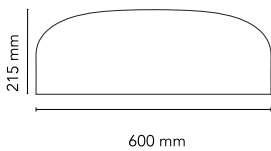

Mounting	Ceiling
Environment	Indoor
Weight	5'8 Kg
Light sources available	108 x LED module 45W 2700K 2623lm CRI95 [i]
Emergency	Without
Switching	Dimming PUSH DIM
Voltage	220-240V
Power	30W
Battery	No
Supply included	Yes