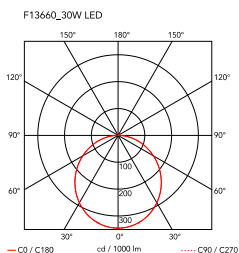

Mounting	Ceiling
Environment	Indoor
Weight	5'8 Kg
Light sources available	108 x LED module 45W 2700K 2623lm CRI95 [i]
Emergency	Without
Switching	Dimming PUSH DIM
Voltage	220-240V
Power	30W
Battery	No
Supply included	Yes