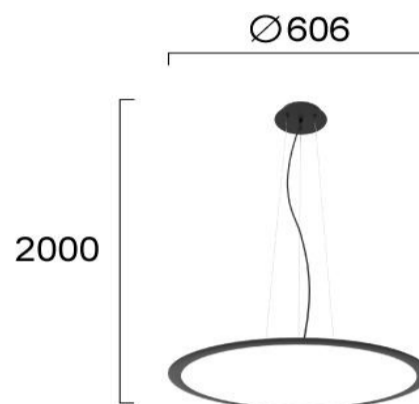

Product Datasheet

Code	4341200
Description	Pendant Light D:600 Grande
Family	GRANDE
Type	PENDANT
Type of Lamp	LED module
Watt	57W
Volt	220-240V AC
Hertz	50/60 Hz
Class	Class II
IP	IP20
Environment	Indoor
Color	BLACK
Material	ALUMINIUM / PC
Length	D:606
Height	H:2000
Width	
Kelvin	3000K-6000K
Lumen	3855 Lm
Beam Angle	Beam Angle 120* / CRI 98
Dimmable	RF Dimmable