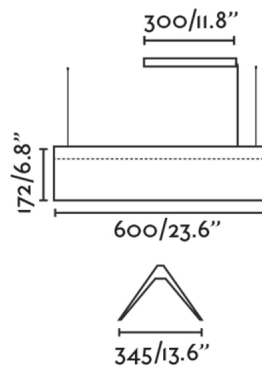

General characteristics

Type	II
IP	20
voltage	220V-240V
Hertz	50Hz
Cable meters	2000mm
Tensioner included	SI
Power	15W

Material

Body/Structure	Aluminium
Diffuser	PC
Screen	Textile

Finish

Body/Structure	Matt Black
Diffuser	Opal
Screen	Black