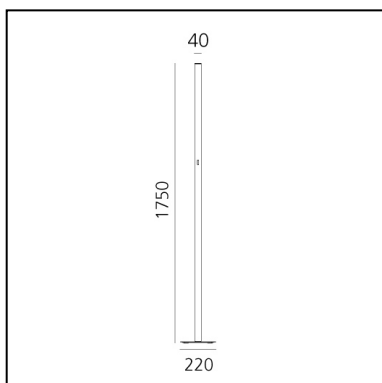

Ilio Mini White 2700K - APP Compatible

Ernesto Gismondi

IP20    Dimmerable: 

LUMINAIRE

- Watt: **27W**
- Voltage: **220-240V**
- Delivered lumens output: **2500lm**
- CCT: **2700K**
- CRI: **90**
- Dimmer Typology: **Microswitch Dimmer**

Notes

DESCRIPTION

With simple geometry, stripped of all formal digressions and reduced to its basics, Ilio draws attention through saturated colour. A mono-material aluminium cylinder supports a LED optical engine on the top, which produces high-efficiency diffused indirect light emissions. With a flow of 2500 lumen, it ensures the general lighting of a room. With light regulator configured to controlled socket, dimmer microswitch.

DIMENSIONS

- Height: **cm 175**
- Diameter: **cm 4**
- Base Length: **cm 20**
- Base Width: **cm 20**
- Impact Resistance: **N.D.**
- Glow Wire Test: **750°**