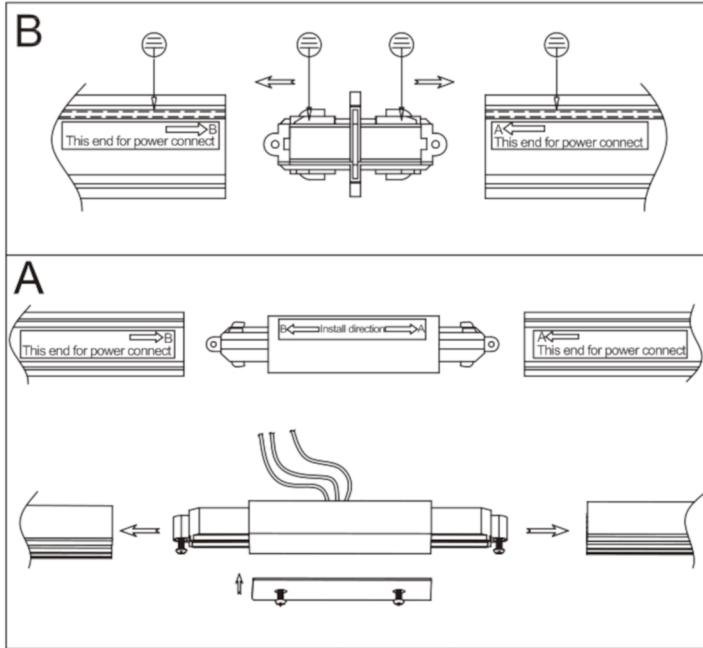

Parts List			
Item	Qty	Part Number	Description
1	1	9627158 / 9627159	Linaro 1m Track
2	1	9627176 / 9627177	Linaro End Power Feed
3	1	10024642 / 10024643	Linaro End Cap
4	3	9627155 / 9627156	Linaro Pendant GU10 40cm

Please check the diection.
Earth connection is only given
when line on the base of the
spot is on the same side as the
line on the track

Example Spot

unlocked

Example Spot

locked