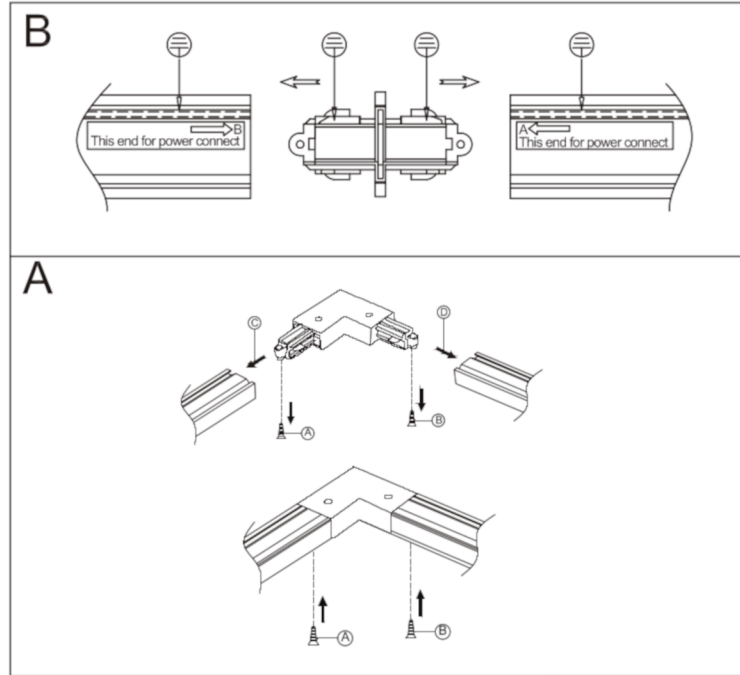

Parts List			
Item	Qty	Part Number	Description
1	1	9627158 / 9627159	Linaro 1m Track
2	1	9627176 / 9627177	Linaro End Power Feed
3	1	10024642 / 10024643	Linaro End Cap
4	3	9627155 / 9627156	Linaro Pendant GU10 40cm

Please check the diection.
Earth connection is only given
when line on the base of the
spot is on the same side as the
line on the track

Example Spot

unlocked

Example Spot

locked