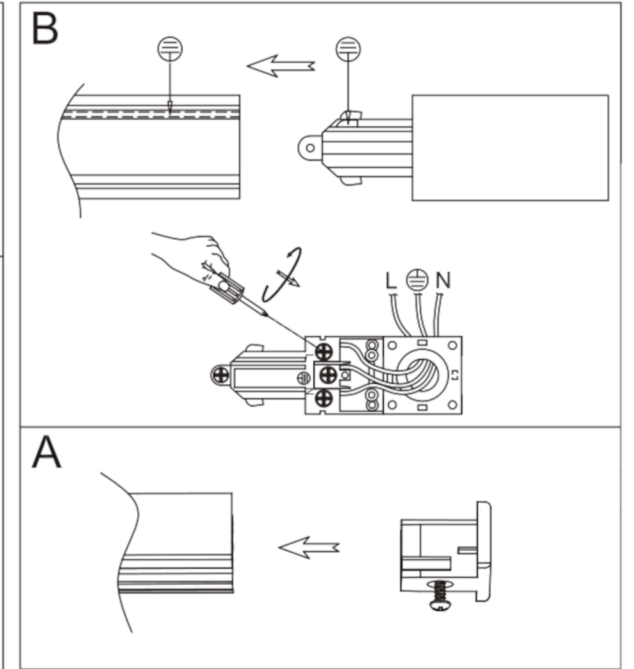

Parts List			
Item	Qty	Part Number	Description
1	1	9627158 / 9627159	Linaro 1m Track
2	1	9627176 / 9627177	Linaro End Power Feed
3	1	10024642 / 10024643	Linaro End Cap
4	3	9627155 / 9627156	Linaro Pendant GU10 40cm

Please check the diection.
Earth connection is only given
when line on the base of the
spot is on the same side as the
line on the track

Example Spot

unlocked

Example Spot

locked