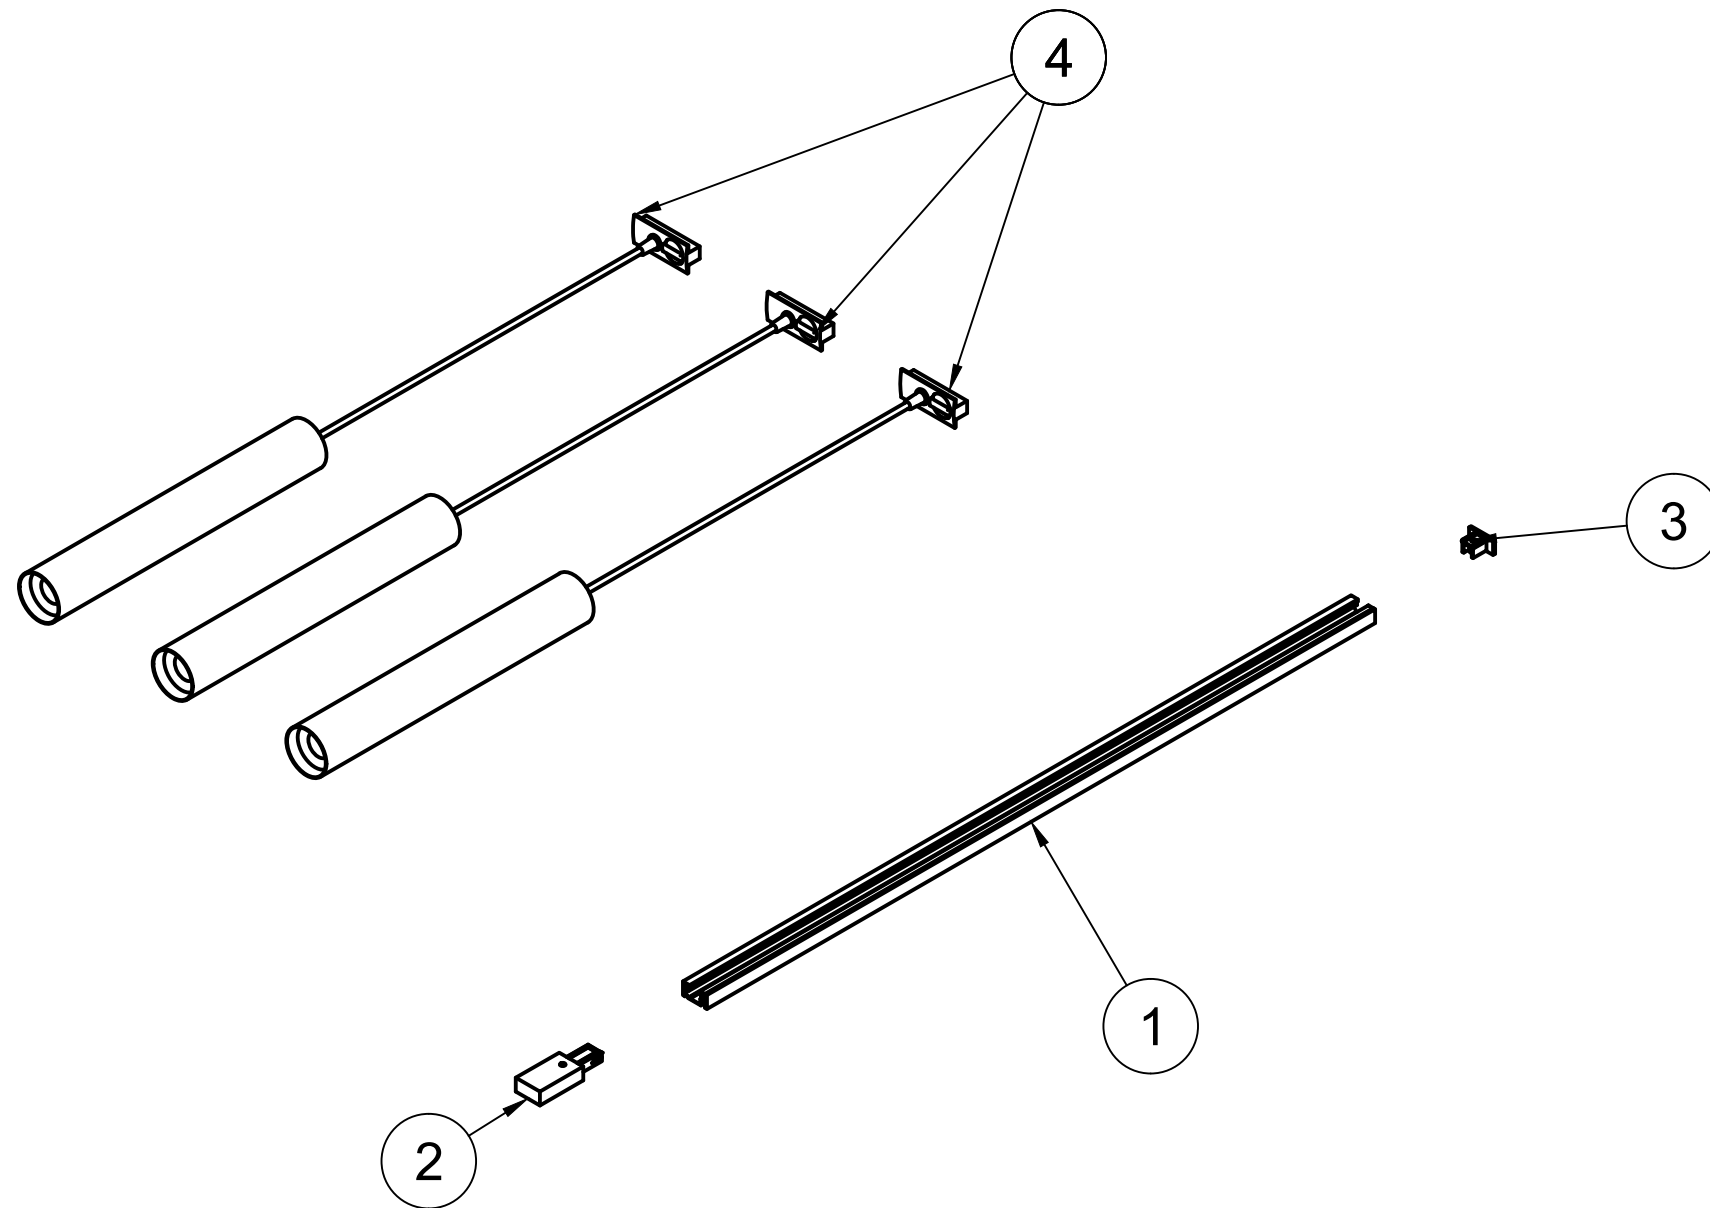

Parts List			
Item	Qty	Part Number	Description
1	1	9627158 / 9627159	Linaro 1m Track
2	1	9627176 / 9627177	Linaro End Power Feed
3	1	10024642 / 10024643	Linaro End Cap
4	3	9627155 / 9627156	Linaro Pendant GU10 40cm

Please check the diection.
Earth connection is only given
when line on the base of the
spot is on the same side as the
line on the track

Example Spot

unlocked

Example Spot

locked