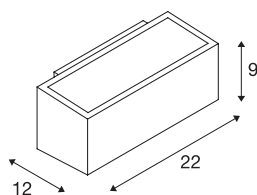

BOX

outdoor wall light, QT-DE12, IP44, square, up/down, anthracite, max. 80W

Single-headed wall light BOX consisting of aluminium and glass that covers the two light outlets opposite to one another (UP/DOWN). It is protection class IP44 and suitable for outdoor use. The electrical connection of the luminaire, which comes in various colours, is made directly to the 230V mains supply.

TECHNICAL DATA

Item no.	232485
Socket	R7s 78mm
Number of sockets	1
Number of different light outlets	2
IP Code	IP 44
Impact resistance class	IK 03
Impact resistance	0.35 Joule
Assembly	Surface
Assembly details	Wall
Primary nominal voltage	220-240V ~50/60Hz
Safety class	I
Wattage	80 W
Maximum ambient temperature	45 °C
Color	anthracite
Width	22 cm
Height	9 cm
Depth	12 cm
Net weight	1.291 kg
Gross weight	1.391 kg
BIG WHITE Page	773