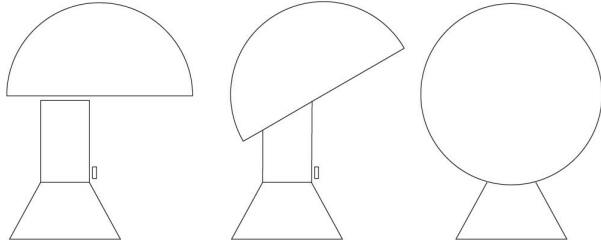

Dimensions

Width:	-	Hole Diameter:	-
Height:	28 cm	Hole Depth:	-
Length:	-	Net weight:	1,5 Kg
Depth:	-		
Diameter:	22 cm		

Light Source

Watt:	5,3W E27
Lumen:	320 lm
Light Source:	led
CRI:	>80
duration:	25000
Energy degree:	A+

Device Specifications

Type of emission:	direct/indirect	Power cable length:	200 cm	Driver:	-
Power:	-	Steel cable length:	-	Power supply assembly:	-
Light output:	-	Glow Wire Test:	-	Power supply:	-
Beam angle:	-	Impact Resistance:	-	Type of dimming:	-
				Voltage:	230 - 110V

Dimensions

Width: -
Height: 28 cm
Length: -
Depth: -
Diameter: 22 cm

Hole Diameter: -
Hole Depth: -
Net weight: 1,5 Kg

elmetto 685/VE
design elio martinelli, 1976