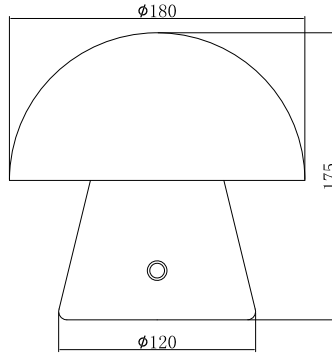

# 10012949

2,4W LED / 4W Total  
incl. 0,53x LED Board: L9002709  
5Vdc (constant voltage)

Maßeinheit/Unit of measure/ Unité de mesure: mm