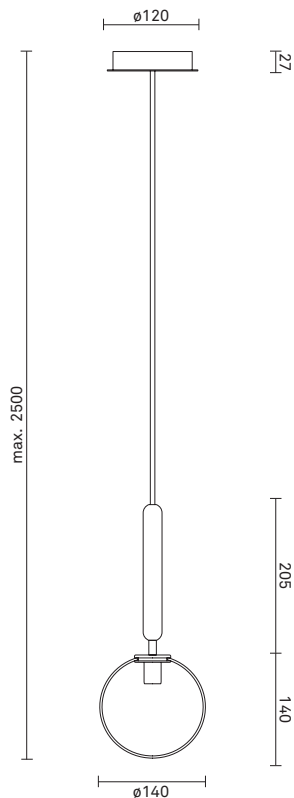

## TECHNICAL INFO

**Product no.:** 03310223

**Type:** Suspension - Indoor

**Colour:**

Glass: Optic Clear

Metal: Rock Grey

Cable: Black

**Materials:**

Powder coated metal

Mouth-blown glass

Fabric covered cable

**Dimensions:**

ø140mm x 345mm

Ceiling plate: ø120mm x 50mm

Fabric cable - Length: 2500mm

**Product weight:**