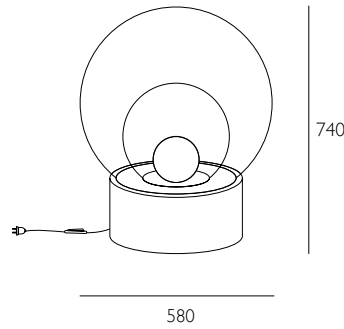

boule small TABLE LIGHT

BASE

ceramic, marble, travertine or other stones

SHADE

handblown glass, coloured

CABLE

textile, 4000 mm with foot switch and Euro-plug

DIMENSIONS (mm)

Ø290 × 355 H

LIGHT SOURCE

Bulb: LED

Bulb fitting: E27 240 Volt

Dimensions (mm): Ø80 × 120 H

Power consumption: max. 7 Watt

Voltage (V): 220–240; 50/60 Hz

Lifetime: 30 000 h

Radiation angle: 360°

Colour temperature: 2700 K

Lumen: 806 lm

Energy class: A++

Finish: warm white

UL Version
LED Filament fully dimmable
max. 7W/120V
E26, 2700 K

boule medium FLOOR LIGHT

BASE

ceramic, marble, travertine or other stones

SHADE

handblown glass, coloured

CABLE

textile, 4000 mm with foot switch and Euro-plug

DIMENSIONS (mm)

Ø580 × 740 H

LIGHT SOURCE

Bulb: LED

Bulb fitting: E27 240 Volt

Dimensions (mm): Ø125 × 170 H

Power consumption: 7 Watt

Voltage (V): 220–240; 50/60 Hz

Lifetime: 30 000 h

Radiation angle: 360°

Colour temperature: 2700 K

Lumen: 806 lm

Energy class: A++

Finish: warm white

UL Version
LED Filament fully dimmable
max. 8,5W/120V
E26, 2700 K

boule high FLOOR LIGHT

BASE

ceramic, marble, travertine or other stones

SHADE

handblown glass, coloured

CABLE

textile, 4000 mm with foot switch and Euro-plug

DIMENSIONS (mm)

Ø520 × 825 H

LIGHT SOURCE

Bulb: LED

Bulb fitting: E27 240 Volt

Dimensions (mm): Ø80 × 120 H

Power consumption: max. 7 Watt

Voltage (V): 220–240; 50/60 Hz

Lifetime: 30 000 h

Radiation angle: 360°

Colour temperature: 2700 K

Lumen: 806 lm

Energy class: A++

Finish: warm white

UL Version
LED Filament fully dimmable
max. 7W/120V
E26, 2700 K

CARE INSTRUCTIONS

Regular cleaning and maintenance is important in order to keep your pulpo product looking its best and to prolong its life. Always remove any kind of dirt as soon as possible. We recommend that you first test a small, invisible area to ensure that no colour change or damage arises to the product. Do not use materials for maintenance that contain abrasive agents or are basic, acid or organic.

GLASS CLEANING

For dusting and light cleaning of glass use a soft, dry cloth. For further cleaning gently wipe the surface with a soft cloth wrung in clean water and a non-abrasive commercial glass cleaner. Dry immediately afterwards with a soft, dry and clean cloth. Please note that bubbles, streaks and other variations in size and colour are part of the production process, and not defects of the design or production of handmade glass.

CERAMIC, MARBLE, TRAVERTINE & STONE CLEANING

For dusting and light cleaning of ceramic use a soft, dry cloth. For further cleaning gently wipe the surface with a soft cloth wrung in clean warm water. Dry immediately afterwards with a soft, dry and clean cloth.