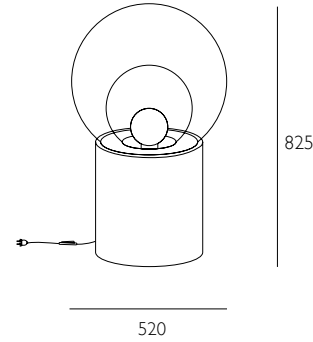

boule small TABLE LIGHT

BASE

ceramic, marble, travertine or other stones

SHADE

handblown glass, coloured

CABLE

textile, 4000 mm with foot switch and Euro-plug

DIMENSIONS (mm)

Ø290 × 355 H

LIGHT SOURCE

Bulb: LED

Bulb fitting: E27 240 Volt

Dimensions (mm): Ø80 × 120 H

Power consumption: max. 7 Watt

Voltage (V): 220–240; 50/60 Hz

Lifetime: 30 000 h

Radiation angle: 360°

Colour temperature: 2700 K

Lumen: 806 lm

Energy class: A++

Finish: warm white

UL Version
LED Filament fully dimmable
max. 7W/120V
E26, 2700 K

boule medium FLOOR LIGHT

BASE

ceramic, marble, travertine or other stones

SHADE

handblown glass, coloured

CABLE

textile, 4000 mm with foot switch and Euro-plug

DIMENSIONS (mm)

Ø580 × 740 H

LIGHT SOURCE

Bulb: LED

Bulb fitting: E27 240 Volt

Dimensions (mm): Ø125 × 170 H

Power consumption: 7 Watt

Voltage (V): 220–240; 50/60 Hz

Lifetime: 30 000 h

Radiation angle: 360°

Colour temperature: 2700 K

Lumen: 806 lm

Energy class: A++

Finish: warm white

UL Version
LED Filament fully dimmable
max. 8,5W/120V
E26, 2700 K

boule high FLOOR LIGHT

BASE

ceramic, marble, travertine or other stones

SHADE

handblown glass, coloured

CABLE

textile, 4000 mm with foot switch and Euro-plug

DIMENSIONS (mm)

Ø520 × 825 H

LIGHT SOURCE

Bulb: LED

Bulb fitting: E27 240 Volt

Dimensions (mm): Ø80 × 120 H

Power consumption: max. 7 Watt

Voltage (V): 220–240; 50/60 Hz

Lifetime: 30 000 h

Radiation angle: 360°

Colour temperature: 2700 K

Lumen: 806 lm

Energy class: A++

Finish: warm white

UL Version
LED Filament fully dimmable
max. 7W/120V
E26, 2700 K

CARE INSTRUCTIONS

Regular cleaning and maintenance is important in order to keep your pulpo product looking its best and to prolong its life. Always remove any kind of dirt as soon as possible. We recommend that you first test a small, invisible area to ensure that no colour change or damage arises to the product. Do not use materials for maintenance that contain abrasive agents or are basic, acid or organic.

GLASS CLEANING

For dusting and light cleaning of glass use a soft, dry cloth. For further cleaning gently wipe the surface with a soft cloth wrung in clean water and a non-abrasive commercial glass cleaner. Dry immediately afterwards with a soft, dry and clean cloth. Please note that bubbles, streaks and other variations in size and colour are part of the production process, and not defects of the design or production of handmade glass.

CERAMIC, MARBLE, TRAVERTINE & STONE CLEANING

For dusting and light cleaning of ceramic use a soft, dry cloth. For further cleaning gently wipe the surface with a soft cloth wrung in clean warm water. Dry immediately afterwards with a soft, dry and clean cloth.