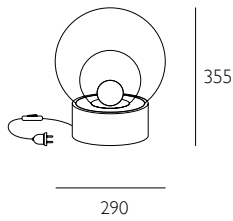

boule small TABLE LIGHT

BASE

ceramic, marble, travertine or other stones

SHADE

handblown glass, coloured

CABLE

textile, 4000 mm with foot switch and Euro-plug

DIMENSIONS (mm)

Ø290 × 355 H

LIGHT SOURCE

Bulb: LED

Bulb fitting: E27 240 Volt

Dimensions (mm): Ø80 × 120 H

Power consumption: max. 7 Watt

Voltage (V): 220–240; 50/60 Hz

Lifetime: 30 000 h

Radiation angle: 360°

Colour temperature: 2700 K

Lumen: 806 lm

Energy class: A++

Finish: warm white

UL Version
LED Filament fully dimmable
max. 7W/120V
E26, 2700 K

boule medium FLOOR LIGHT

BASE

ceramic, marble, travertine or other stones

SHADE

handblown glass, coloured

CABLE

textile, 4000 mm with foot switch and Euro-plug

DIMENSIONS (mm)

Ø580 × 740 H

LIGHT SOURCE

Bulb: LED

Bulb fitting: E27 240 Volt

Dimensions (mm): Ø125 × 170 H

Power consumption: 7 Watt

Voltage (V): 220–240; 50/60 Hz

Lifetime: 30 000 h

Radiation angle: 360°

Colour temperature: 2700 K

Lumen: 806 lm

Energy class: A++

Finish: warm white

UL Version
LED Filament fully dimmable
max. 8,5W/120V
E26, 2700 K

boule high FLOOR LIGHT

BASE

ceramic, marble, travertine or other stones

SHADE

handblown glass, coloured

CABLE

textile, 4000 mm with foot switch and Euro-plug

DIMENSIONS (mm)

Ø520 × 825 H

LIGHT SOURCE

Bulb: LED

Bulb fitting: E27 240 Volt

Dimensions (mm): Ø80 × 120 H

Power consumption: max. 7 Watt

Voltage (V): 220–240; 50/60 Hz

Lifetime: 30 000 h

Radiation angle: 360°

Colour temperature: 2700 K

Lumen: 806 lm

Energy class: A++

Finish: warm white

UL Version
LED Filament fully dimmable
max. 7W/120V
E26, 2700 K

CARE INSTRUCTIONS

Regular cleaning and maintenance is important in order to keep your pulpo product looking its best and to prolong its life. Always remove any kind of dirt as soon as possible. We recommend that you first test a small, invisible area to ensure that no colour change or damage arises to the product. Do not use materials for maintenance that contain abrasive agents or are basic, acid or organic.

GLASS CLEANING

For dusting and light cleaning of glass use a soft, dry cloth. For further cleaning gently wipe the surface with a soft cloth wrung in clean water and a non-abrasive commercial glass cleaner. Dry immediately afterwards with a soft, dry and clean cloth. Please note that bubbles, streaks and other variations in size and colour are part of the production process, and not defects of the design or production of handmade glass.

CERAMIC, MARBLE, TRAVERTINE & STONE CLEANING

For dusting and light cleaning of ceramic use a soft, dry cloth. For further cleaning gently wipe the surface with a soft cloth wrung in clean warm water. Dry immediately afterwards with a soft, dry and clean cloth.