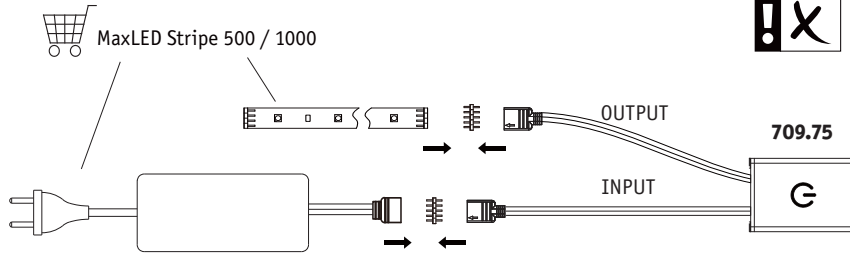

1x

1x

2x

A

MaxLED Stripe 500 / 1000

MaxLED Stripe RGB / RGBW / Turnable white

B

C