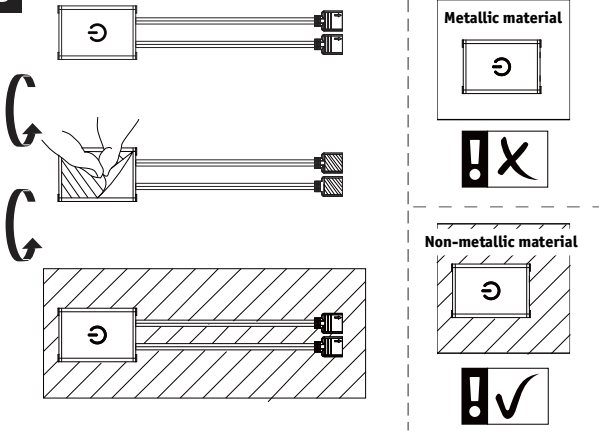

1x

1x

2x

A

MaxLED Stripe 500 / 1000

MaxLED Stripe RGB / RGBW / Turnable white

B

C