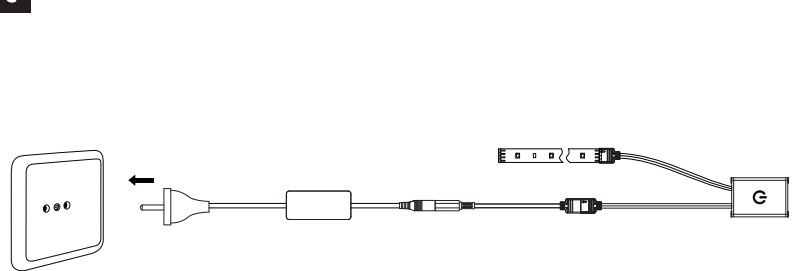

1x

1x

2x

A

MaxLED Stripe 500 / 1000

MaxLED Stripe RGB / RGBW / Turnable white

B

C