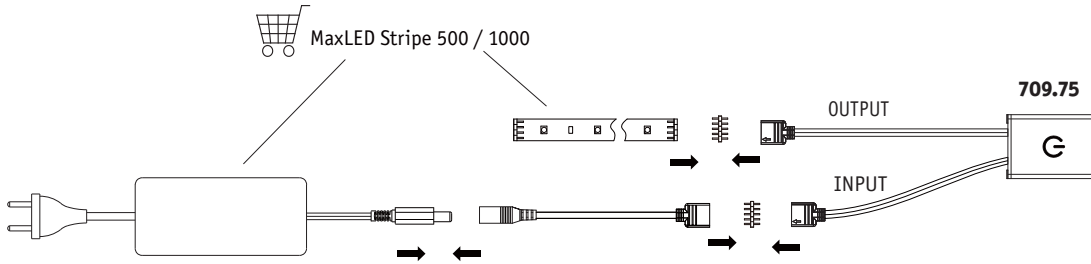

1x

1x

2x

A

MaxLED Stripe 500 / 1000

MaxLED Stripe RGB / RGBW / Turnable white

B

C