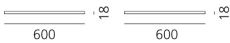

Grafa Stand Alone 600x600 - Dali+Switch-Dim 3000K

Wilmotte & Industries

IP20  Dimmerable: 

LUMINAIRE

- Watt: **39W**
- Delivered lumens output: **3400lm**
- CCT: **3000K**
- Efficiency: **88%**
- Efficacy: **87.19lm/W**
- CRI: **80**