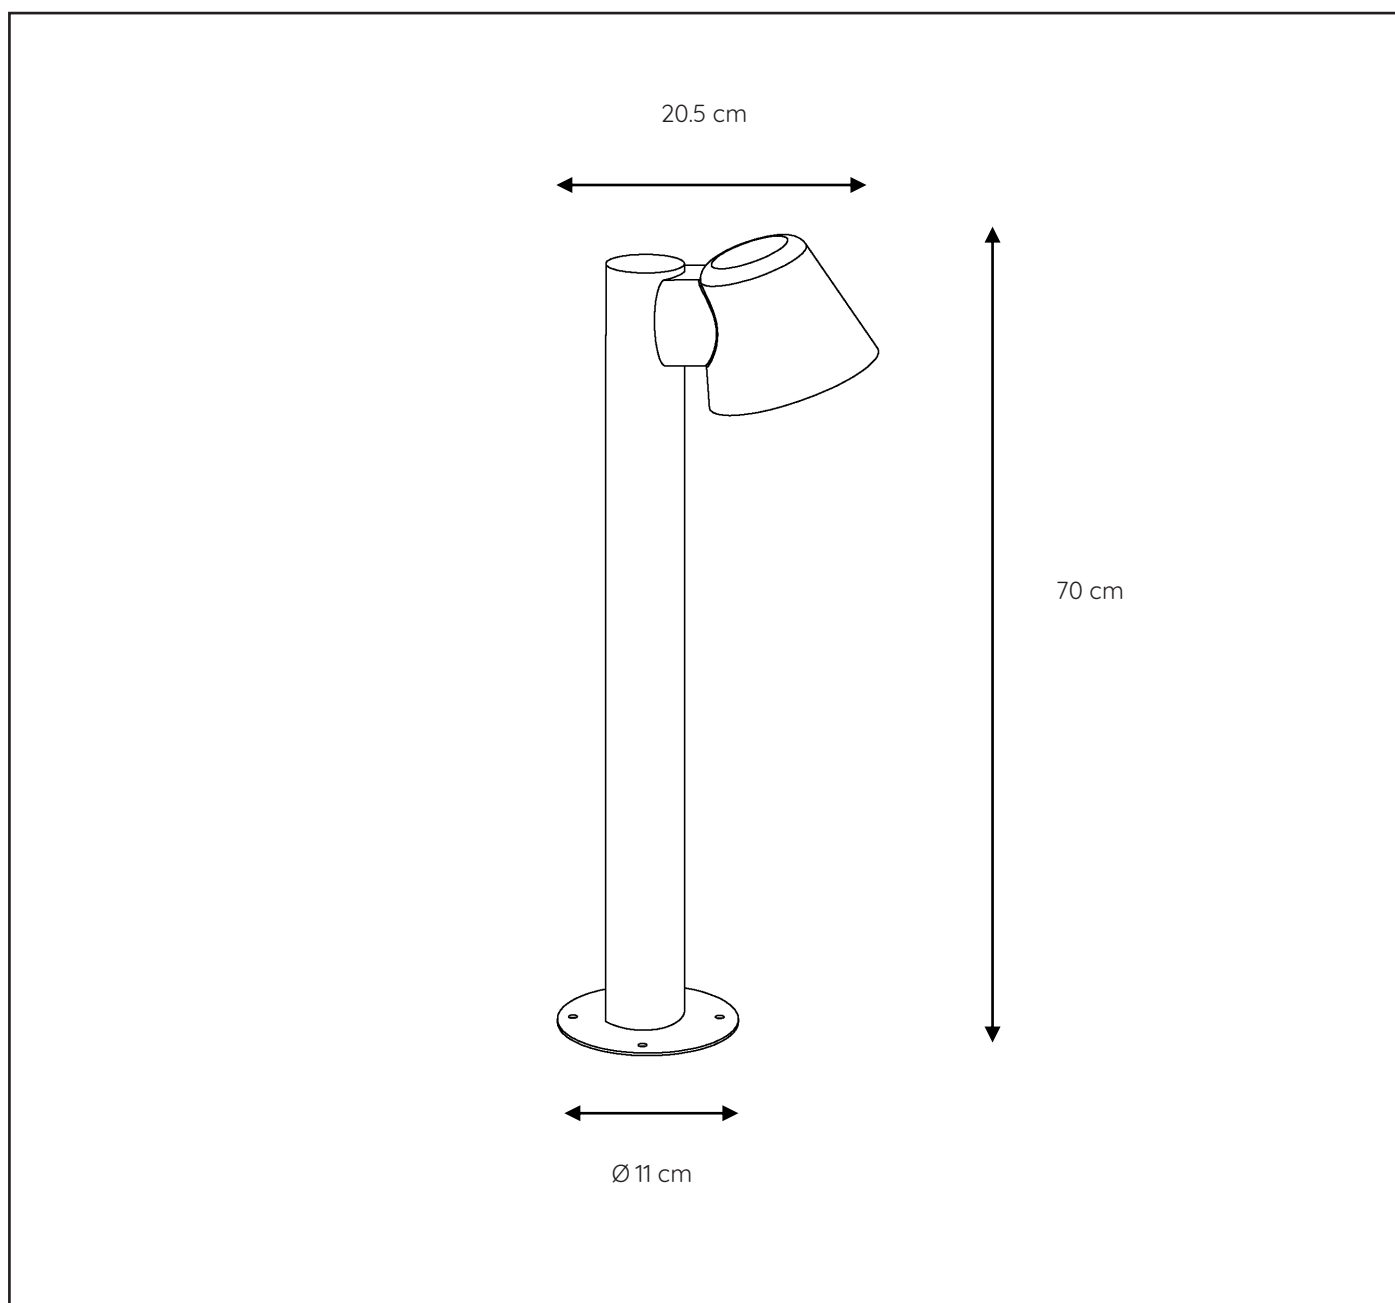

Dimensions LxWxH : 20.5 cm x 11 cm x 70 cm

Height minimum : 11 cm

Height maximum : 70 cm

Dimensions shade LxWxH : 11.5 cm x 11 cm

Main material : Aluminum

Ceiling rose material : -

Color : Grey & White

Style : Modern

Shape : Round

Weight : 1.5 kg

Warranty : 2 years

Product specifications

Dimmable : Yes

Light direction : Downlight

Adjustable in height : No

Directional : Directional

Light source number : 1

Power requirements : 220-240V~50Hz

Bulb type & maximum wattage : GU10 LED 5W

IP44

IP54

IP65

IP67

Explanation of IP numbers for degrees of protection, see safety instruction manual in the box.

For more specifications of this product please visit

www.lucide.com

DINGO LED

Item number : 14881/70/30

EAN code : 5 41121214 4102

Item number : 14881/70/31

EAN code : 5 41121214 4119

For more specifications, dimensions please visit