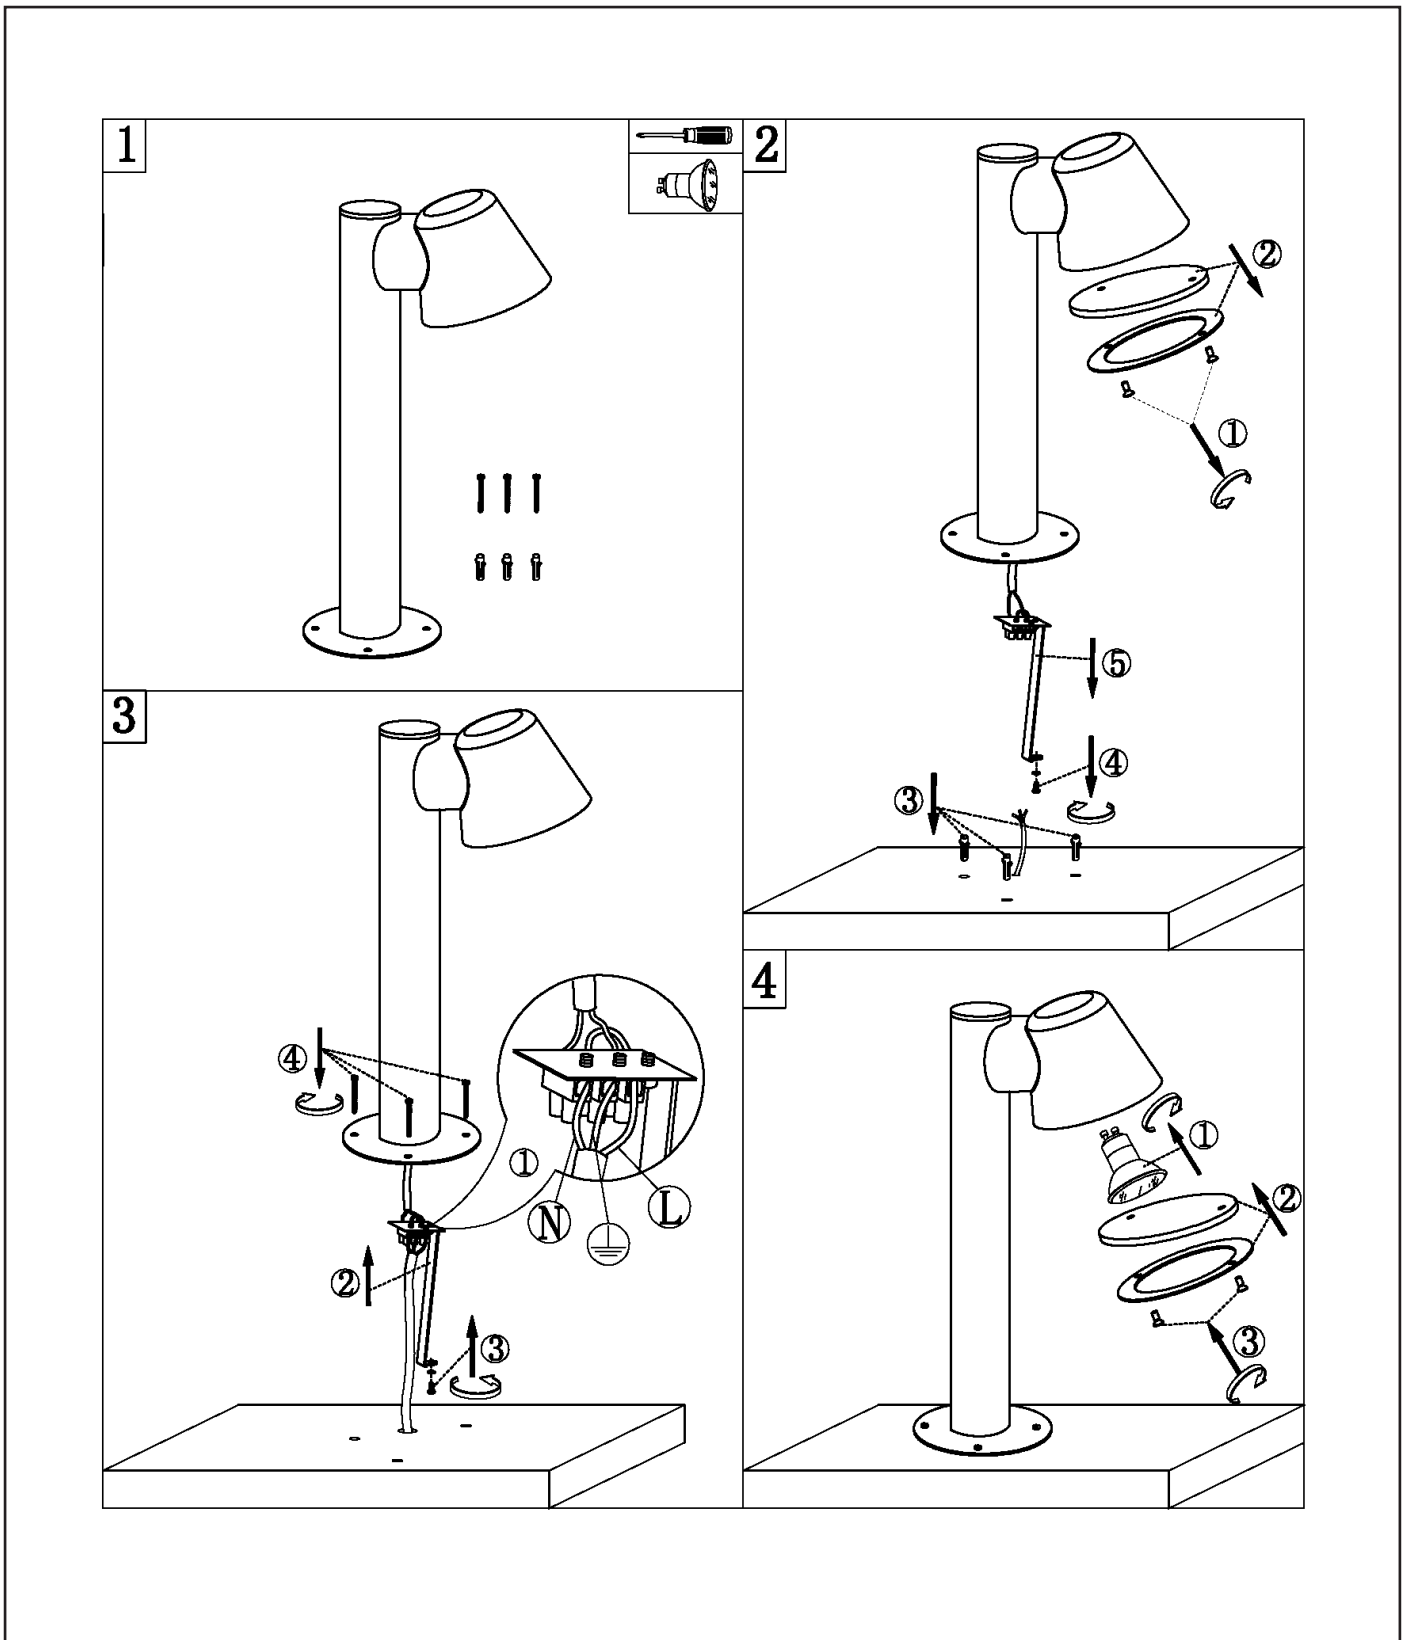

LUCIDE

INSTALLATION DRAWING SPECIFICATIONS

Dit product bevat een lichtbron van energie-efficiëntieklasse A+
Ce produit contient une source lumineuse de classe énergétique A+
This product contains a light source of energy efficiency class A+
Dieses Produkt enthält eine Lichtquelle der Energieeffizienzklasse A+
Ten produkt zawiera ród o wiat a o klasie efektywno ci energetycznej A+