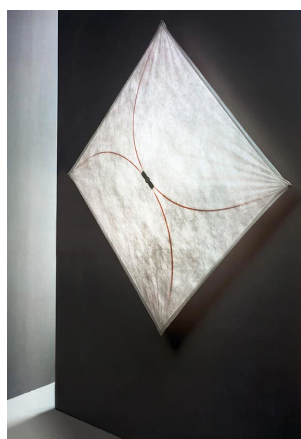

Ariette 1

by Tobia Scarpa , 1973

Wall or ceiling-mounted lamp providing diffused light.
Synthetic fabric diffuser. 30% fiberglass reinforced polyamide ceiling/wall fitting.

Mounting	Ceiling and wall
Environment	Indoor
Weight	0.8 Kg
Light sources available	4 x LED 8W E27 740lm 2700K [e] cod. RF25323 Dimmable 4 x LED 8W E27 740lm 3000K [e] cod. RF25317 Dimmable
Emergency	Without
Voltage	220-250V
Power	4x MAX 40W
Battery	No
Supply included	Yes
Materials	Fabric
Colors	 F0400009 - Fabric
Certificate	