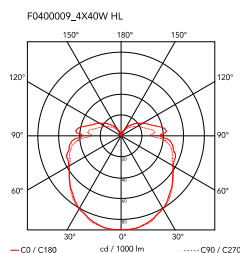

Ariette 1

by Tobia Scarpa , 1973

Wall or ceiling-mounted lamp providing diffused light.
Synthetic fabric diffuser. 30% fiberglass reinforced polyamide ceiling/wall fitting.

Mounting	Ceiling and wall
Environment	Indoor
Weight	0.8 Kg
Light sources available	4 x LED 8W E27 740lm 2700K [e] cod. RF25323 Dimmable 4 x LED 8W E27 740lm 3000K [e] cod. RF25317 Dimmable
Emergency	Without
Voltage	220-250V
Power	4x MAX 40W
Battery	No
Supply included	Yes
Materials	Fabric
Colors	 F0400009 - Fabric
Certificate	