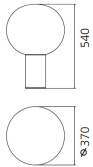

Laguna 37 Table - Satin Brass

Matteo Thun & Partners

IP20  

LUMINAIRE

- Watt: **18W**
- Voltage: **220-240V**
- Delivered lumens output: **1158lm**
- CCT: **2700K**
- Efficiency: **76%**
- Efficacy: **64.32lm/W**
- CRI: **80**
- Dimmer Typology: **Microswitch Dimmer**

DIMENSIONS

- Height: **cm 54.1**
- Diameter: **cm 37**
- Base Diameter: **cm 13**
- Glow Wire Test: **750°**

SOURCES NOT INCLUDED

- Category: **LED RETROFIT**
- Number: **1**
- Watt: **20W**
- Socket: **E27**