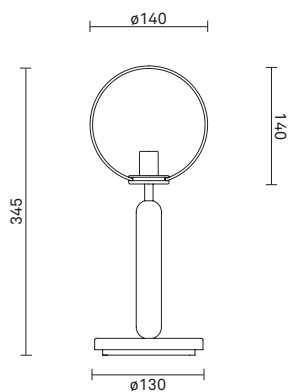

NUURA

MIIRA TABLE Brass/Optic Clear

Design: Sofie Refer, 2018. EU-model.

Miira Table in mouth blown Optic Clear glass and Brass finish.

The significant details of Miira are the fine curves and thin neck that gives a graceful appearance.

TECHNICAL INFO

Product no.: 2038003

Type: Table Light - Indoor

Colour:

Glass: Optic Clear

Metal: Brass

Materials:

Powder coated metal

Mouth-blown glass

Dimensions:

ø140mm x 345mm

Fabric cable - Length: 2500mm

Product: 1927 g

Packaging:

Dimensions: L: 419mm x W: 155mm x H: 166mm

Weight: 441 g