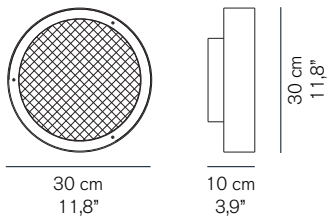

BERLIN 720

Christophe Pillet
2017

Wall/ceiling lamp giving direct and diffused light in metal.
Sand-blasted wired glass diffuser.

DIMENSIONS

MATERIALS

metal/sand-blasted wired glass

COLORS

anodized brass

BULBS

2 x max 10 W - E14 (LED)
3000° K - 2 x 550 lm

 equipped without bulb

MARKS

FURTHER INFORMATION

class I

PACKAGING

dimensions 38x38x24 cm / 15"x15"x9,5"
volume 0,0346 m³ / 1,22 ft³
weight 3,8 kg / 8,37 lb

TYPE

indoor - wall/ceiling lamp

PHOTOMETRIC CURVE