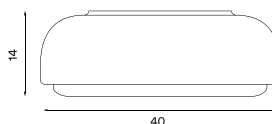

Product type: Ceiling and wall lamp

Design: Morten & Jonas, 2017

Body material: Steel

Body colour: White, dusty blue or dark grey

Shade material: Glass

Shade colour: Opal white matt

Bulbs: E27, Max. 2 x 13 W LED only (small),

E27, Max. 3 x 13 W LED only (large)

Voltage: 220V - 240V - 50Hz

Net weight: 2.0 kg (small), 3.1 kg (large)

Minimum order size: 2

Spare parts available: Glass shade

Dimensions and light direction:

Recommended bulbs: