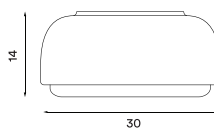

Product type: Ceiling and wall lamp

Design: Morten & Jonas, 2017

Body material: Steel

Body colour: White, dusty blue or dark grey

Shade material: Glass

Shade colour: Opal white matt

Bulbs: E27, Max. 2 x 13 W LED only (small),

E27, Max. 3 x 13 W LED only (large)

Voltage: 220V - 240V - 50Hz

Net weight: 2.0 kg (small), 3.1 kg (large)

Minimum order size: 2

Spare parts available: Glass shade

Dimensions and light direction:

Recommended bulbs: