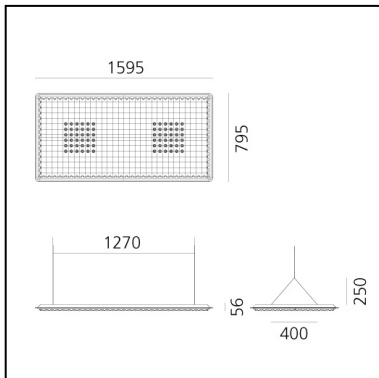

# Eggboard Matrix - 1600x800 - Direct + Indirect - 3000K - Grey

Progetto CMR - Giacobone & Roj

IP20   Dimmerable: 

## LUMINAIRE

- Watt: **75W**
- Delivered lumens output: **6431lm**
- CCT: **3000K**
- Efficiency: **74%**
- Efficacy: **85.75lm/W**
- CRI: **90**
- Dimmable Typology: **Dali**

## DIMENSIONS

- Length: **cm 159.5**
- Width: **cm 79.5**
- Height: **cm 25**
- Weight: **cm 17.7**