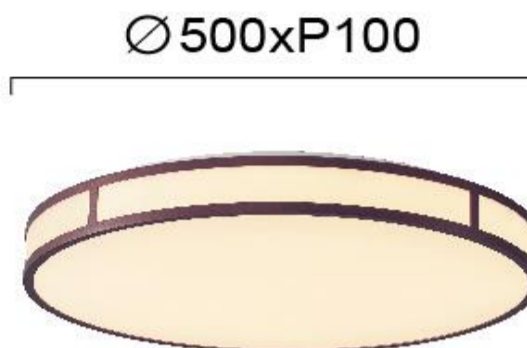

Product Datasheet

| | |
|---------------------|---|
| Code | 4266700 |
| Description | Ceiling Light Piedro |
| Family | PIEDRO |
| Type | CEILING |
| Type of Lamp | LED module |
| Watt | 45W |
| Volt | 220-240 VAC |
| Hertz | 50-60 Hz |
| Class | I |
| IP | IP20 |
| Environment | Indoor |
| Color | WHITE / COFFEE |
| Material | ACRYLIC / ALUMINIUM / ELECTROSTATIC PAINTED STEEL |
| Length | D:500 |
| Height | H:100 |
| Width | |
| Kelvin | 3000K |
| Lumen | 4195 Lm |
| Beam Angle | CRI 83 |
| Dimmable | Non-Dimmable |