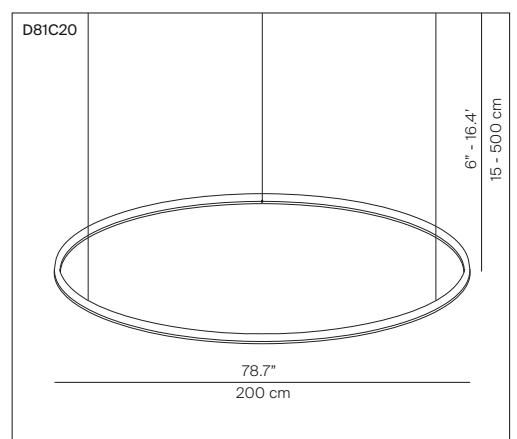

COMPENDIUM CIRCLE

design Daniel Rybakken

Type: Suspension

Lamps: Ø 72 cm: LED 52W 2700/3000K⁽¹⁾ CRI 90 EEL: A
black: 1.788 lm, brass: 2.133 lm, alu: 2.246 lm
Ø 110 cm: LED 75W 2700/3000K⁽¹⁾ CRI 90 EEL: A
black: 2.503 lm, brass: 2.958 lm, alu: 3.145 lm
Ø 200 cm: LED 125W 2700/3000K⁽¹⁾ CRI 90 EEL: A
black: 4.292 lm, brass: 5.071 lm, alu: 5.392 lm

Product use: Indoor

Materials: Profile in painted extruded aluminum

Colors: Black, brass, aluminum

Description: Compendium family, Circle is a lamp with a poetic nature and an essential design, whose lightness is sustained by LED technology, installed to permit direct emission when pointed downward, or diffused light when aimed upward.

Rating:

Marking:

Reference code: Structure 3000K

D81C07	1D810C070020	alu
	1D810C070001	black
	1D810C070030	brass
D81C11	1D810C110020	alu
	1D810C110001	black
	1D810C110030	brass
D81C20	1D810C200020	alu
	1D810C200001	black
	1D810C200030	brass

Structure 2700K

D81C07W	1D810C07W020	alu
	1D810C07W001	black
	1D810C07W030	brass
D81C11W	1D810C11W020	alu
	1D810C11W001	black
	1D810C11W030	brass
D81C20W	1D810C20W020	alu
	1D810C20W001	black
	1D810C20W030	brass

Ceiling rose

for D81C07	D81/4	1D810/400000	60W dimmable push/DALI
for D81C11	D81/5	1D810/500000	100W dimmable push/DALI
for D81C20	D81/6	1D810/600000	150W dimmable push/DALI

Remote drivers

for D81C07	D81/10	1D810/100000	60W dimmable push/DALI
for D81C11	D81/11	1D810/110000	100W dimmable push/DALI
for D81C20	D81/12	1D810/120000	150W dimmable push/DALI

Cover **D81/8** 1D810/800002 optional remote drivers cover/plate for multiple configurations

⁽¹⁾ The LED lamps cannot be changed in the luminaire.
Power consumption by device