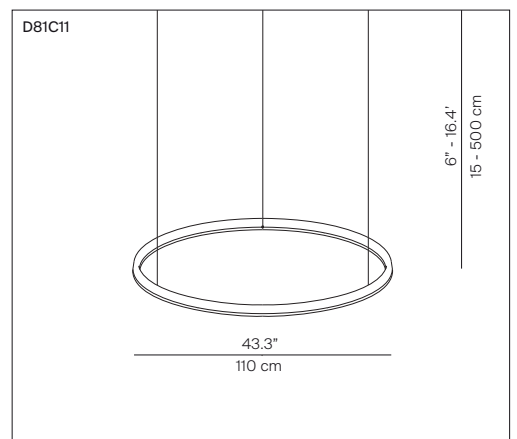

COMPENDIUM CIRCLE

design Daniel Rybakken

Type: Suspension

Lamps: Ø 72 cm: LED 52W 2700/3000K⁽¹⁾ CRI 90 EEL: A
black: 1.788 lm, brass: 2.133 lm, alu: 2.246 lm
Ø 110 cm: LED 75W 2700/3000K⁽¹⁾ CRI 90 EEL: A
black: 2.503 lm, brass: 2.958 lm, alu: 3.145 lm
Ø 200 cm: LED 125W 2700/3000K⁽¹⁾ CRI 90 EEL: A
black: 4.292 lm, brass: 5.071 lm, alu: 5.392 lm

Product use: Indoor

Materials: Profile in painted extruded aluminum

Colors: Black, brass, aluminum

Description: Compendium family, Circle is a lamp with a poetic nature and an essential design, whose lightness is sustained by LED technology, installed to permit direct emission when pointed downward, or diffused light when aimed upward.

Rating:

Marking:

Reference code: Structure 3000K

D81C07	1D810C070020	alu
	1D810C070001	black
	1D810C070030	brass
D81C11	1D810C110020	alu
	1D810C110001	black
	1D810C110030	brass
D81C20	1D810C200020	alu
	1D810C200001	black
	1D810C200030	brass

Structure 2700K

D81C07W	1D810C07W020	alu
	1D810C07W001	black
	1D810C07W030	brass
D81C11W	1D810C11W020	alu
	1D810C11W001	black
	1D810C11W030	brass
D81C20W	1D810C20W020	alu
	1D810C20W001	black
	1D810C20W030	brass

Ceiling rose

for D81C07	D81/4	1D810/400000	60W dimmable push/DALI
for D81C11	D81/5	1D810/500000	100W dimmable push/DALI
for D81C20	D81/6	1D810/600000	150W dimmable push/DALI

Remote drivers

for D81C07	D81/10	1D810/100000	60W dimmable push/DALI
for D81C11	D81/11	1D810/110000	100W dimmable push/DALI
for D81C20	D81/12	1D810/120000	150W dimmable push/DALI

Cover **D81/8** 1D810/800002 optional remote drivers cover/plate for multiple configurations

⁽¹⁾ The LED lamps cannot be changed in the luminaire.
Power consumption by device