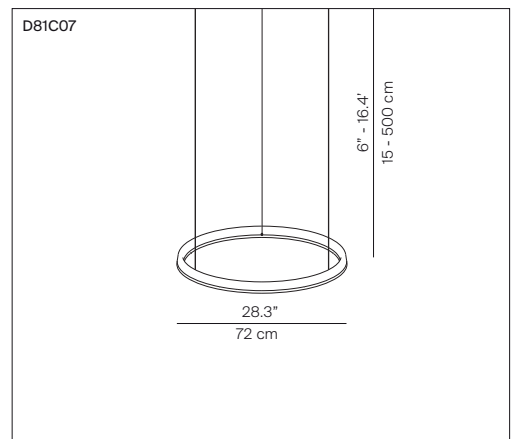

COMPENDIUM CIRCLE

design Daniel Rybakken

Type: Suspension

Lamps: Ø 72 cm: LED 52W 2700/3000K⁽¹⁾ CRI 90 EEL: A
black: 1.788 lm, brass: 2.133 lm, alu: 2.246 lm
Ø 110 cm: LED 75W 2700/3000K⁽¹⁾ CRI 90 EEL: A
black: 2.503 lm, brass: 2.958 lm, alu: 3.145 lm
Ø 200 cm: LED 125W 2700/3000K⁽¹⁾ CRI 90 EEL: A
black: 4.292 lm, brass: 5.071 lm, alu: 5.392 lm

Product use: Indoor

Materials: Profile in painted extruded aluminum

Colors: Black, brass, aluminum

Description: Compendium family, Circle is a lamp with a poetic nature and an essential design, whose lightness is sustained by LED technology, installed to permit direct emission when pointed downward, or diffused light when aimed upward.

Rating:

Marking:

Reference code: Structure 3000K

D81C07	1D810C070020	alu
	1D810C070001	black
	1D810C070030	brass
D81C11	1D810C110020	alu
	1D810C110001	black
	1D810C110030	brass
D81C20	1D810C200020	alu
	1D810C200001	black
	1D810C200030	brass

Structure 2700K

D81C07W	1D810C07W020	alu
	1D810C07W001	black
	1D810C07W030	brass
D81C11W	1D810C11W020	alu
	1D810C11W001	black
	1D810C11W030	brass
D81C20W	1D810C20W020	alu
	1D810C20W001	black
	1D810C20W030	brass

Ceiling rose

for D81C07	D81/4	1D810/400000	60W dimmable push/DALI
for D81C11	D81/5	1D810/500000	100W dimmable push/DALI
for D81C20	D81/6	1D810/600000	150W dimmable push/DALI

Remote drivers

for D81C07	D81/10	1D810/100000	60W dimmable push/DALI
for D81C11	D81/11	1D810/110000	100W dimmable push/DALI
for D81C20	D81/12	1D810/120000	150W dimmable push/DALI

Cover **D81/8** 1D810/800002 optional remote drivers cover/plate for multiple configurations

⁽¹⁾ The LED lamps cannot be changed in the luminaire.
Power consumption by device