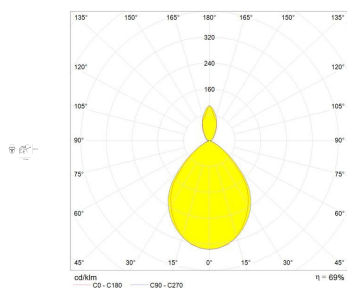

FEATURES

- Article Code: **A0447W50**
- Colour: **Aluminium**
- Installation: **Wall**
- Material: **Aluminium**
- Series: **Design Collection**
- design by: **Michele De Lucchi, Giancarlo Fassina**

DIMENSIONS

- Height: **cm 23**
- Depth: **cm 25**
- Glow Wire Test: **750°**

SOURCES INCLUDED

- Category: **Led**
- Number: **1**
- Watt: **10W**
- Color temperature (K): **2700K**
- CRI: **90**

LUMINAIRE

- Watt: **10W**
- Voltage: **220V-240V**
- Delivered lumens output: **593lm**
- CCT: **2700K**
- Efficiency: **70%**
- Efficacy: **59.3lm/W**
- CRI: **90**
- Dimmer Typology: **Microswitch Dimmer**

Notes

LED - with switch dimmer.