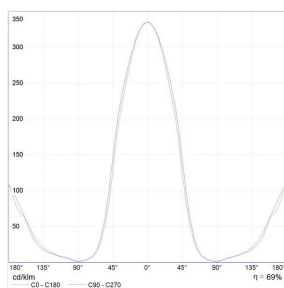

FEATURES

- Article Code: **A0447W50**
- Colour: **Aluminium**
- Installation: **Wall**
- Material: **Aluminium**
- Series: **Design Collection**
- design by: **Michele De Lucchi, Giancarlo Fassina**

DIMENSIONS

- Height: **cm 23**
- Depth: **cm 25**
- Glow Wire Test: **750°**

SOURCES INCLUDED

- Category: **Led**
- Number: **1**
- Watt: **10W**
- Color temperature (K): **2700K**
- CRI: **90**

LUMINAIRE

- Watt: **10W**
- Voltage: **220V-240V**
- Delivered lumens output: **593lm**
- CCT: **2700K**
- Efficiency: **70%**
- Efficacy: **59.3lm/W**
- CRI: **90**
- Dimmer Typology: **Microswitch Dimmer**

Notes

LED - with switch dimmer.