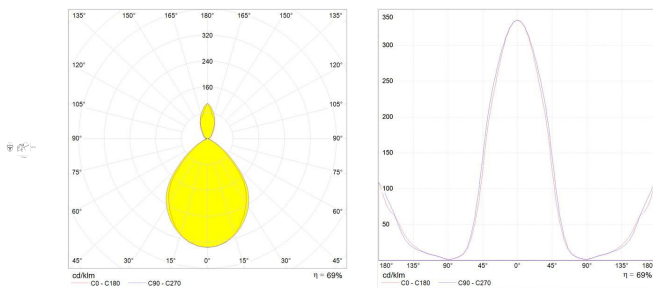

DESCRIPTION

Wall support in polished aluminium; diffuser in matt anodised aluminium.

IP20 EAC CCC

PRODUCT CODE: A029250