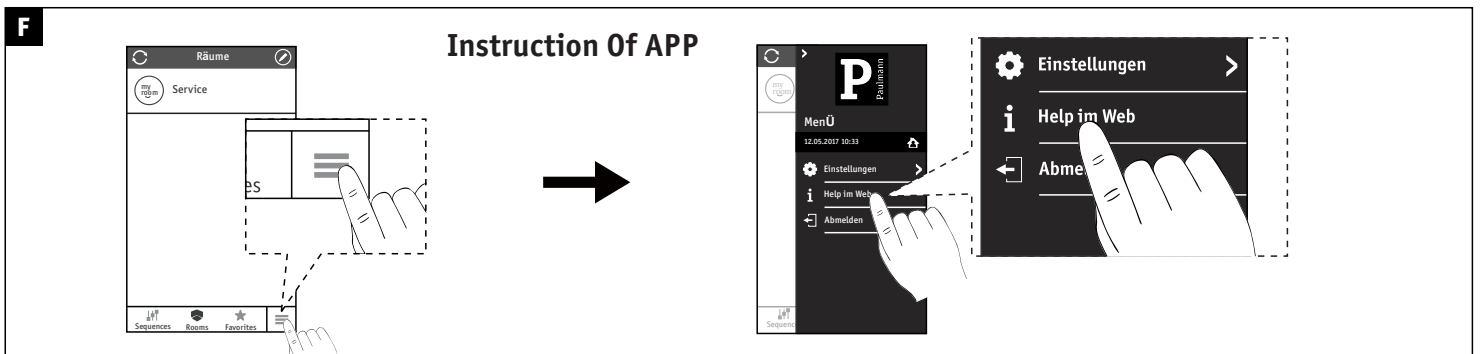

Hiermit erklärt Paulmann Licht, dass der Funkanlagentyp Art.-Nr: 500.38 Richtlinie 2014/53/EU entspricht. Der vollständige Text der EU-Konformitätserklärung ist unter der folgenden Internetadresse verfügbar: " www.paulmann.de

Zugelassen für den Betrieb in allen Ländern der EU / Approved for operating in all European countries

CE: Konform mit / in accordance with / conformément a 2014/30/EU, 2014/53/EU <http://www.paulmann.com/de/de/b2b-haendler-log-in.html>

Funk-Frequenz 2,4 GHz - 2,4835 GHz. Abgestrahlte Energie 10mW

doesn't apply for the geographical area within a radius of 20km from the centre on "Ny Alesund"